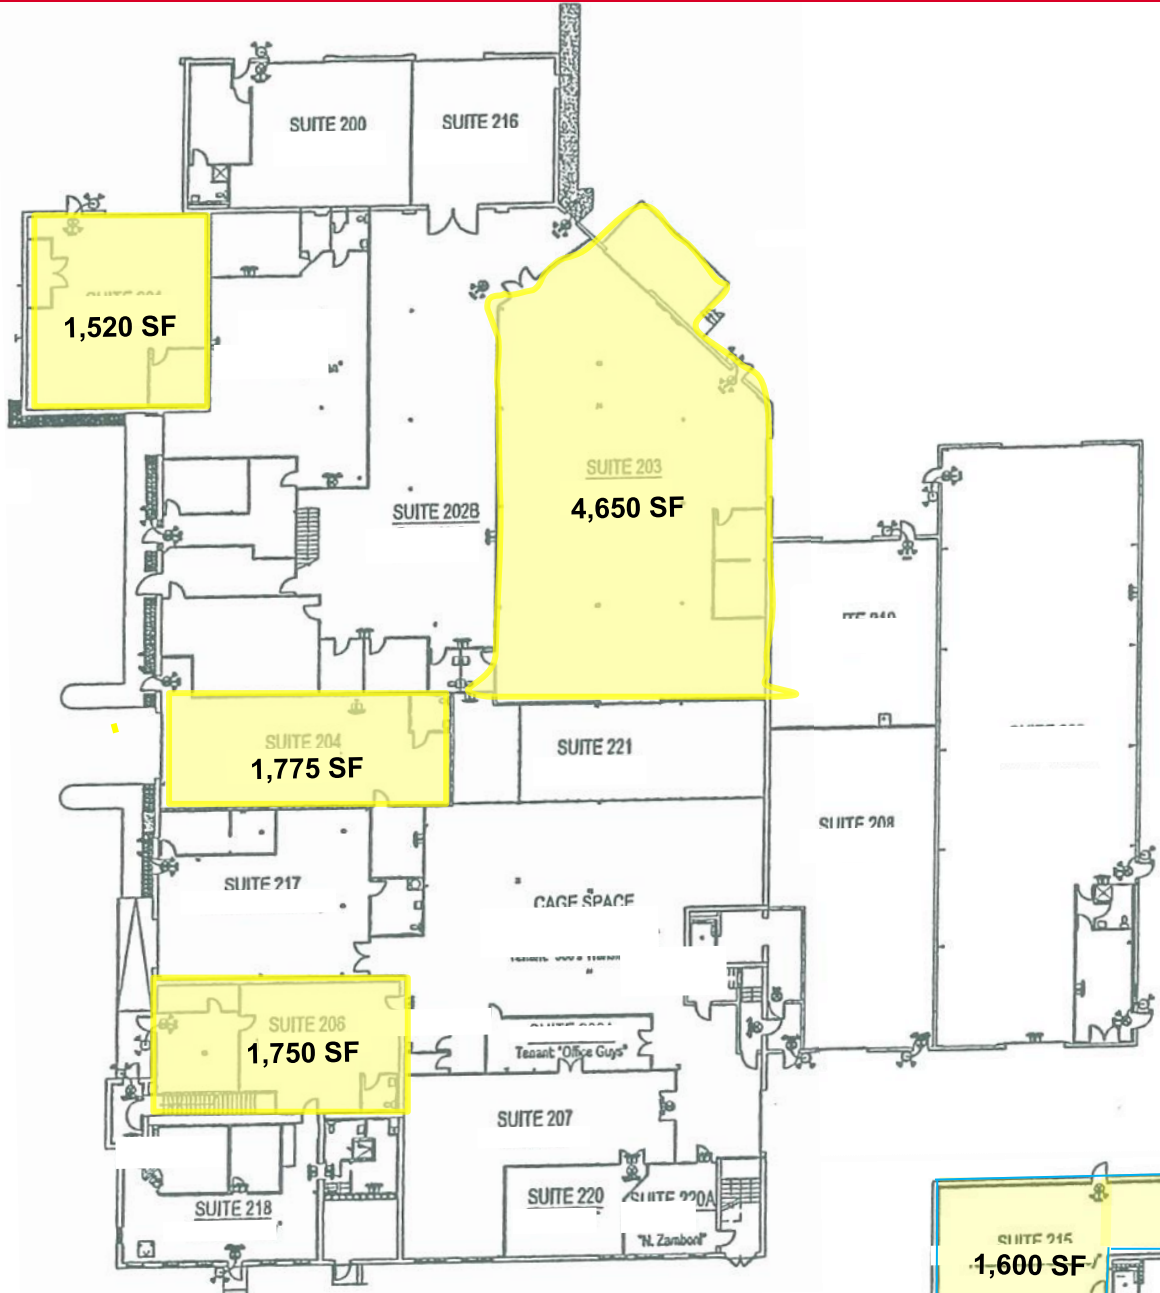

“Arts, Sports & Entertainment Factory”

200 Whitehead Road, Hamilton, NJ

Building A 1st Floor

- Suite 201**
1,520 SF Industrial Space
- Suite 203**
4,650 SF Industrial Space
- Suite 204**
1,775 SF Industrial/Warehouse
- Suite 206**
1,750 SF Office Space
- Suite 211**
3,100 SF Office Space
- Suite 212**
172 SF Office Space
- Suite 214**
750 SF, Office
- Suite 215**
1,600 SF, Office, BR

Building A 2nd Floor

Suite 212:
172 SF