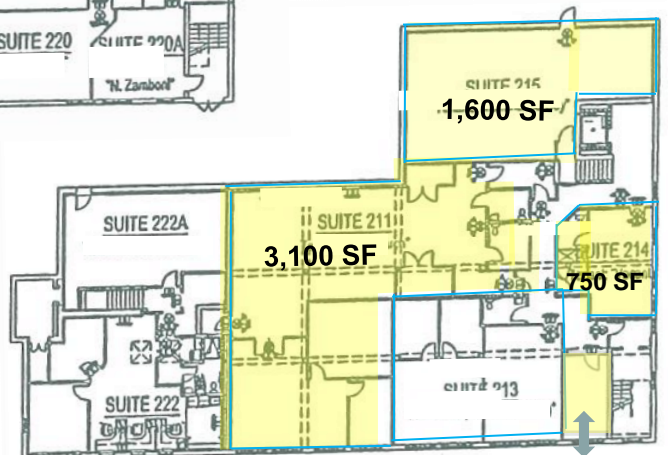

“Arts, Sports & Entertainment Factory”

200 Whitehead Road, Hamilton, NJ

Building A 1st Floor

- Suite 201**
1,520 SF Industrial Space
- Suite 203**
4,650 SF Industrial Space
- Suite 204**
1,775 SF Industrial/Warehouse
- Suite 206**
1,750 SF Office Space
- Suite 211**
3,100 SF Office Space
- Suite 212**
172 SF Office Space
- Suite 214**
750 SF, Office
- Suite 215**
1,600 SF, Office, BR

Building A 2nd Floor

Suite 212:
172 SF