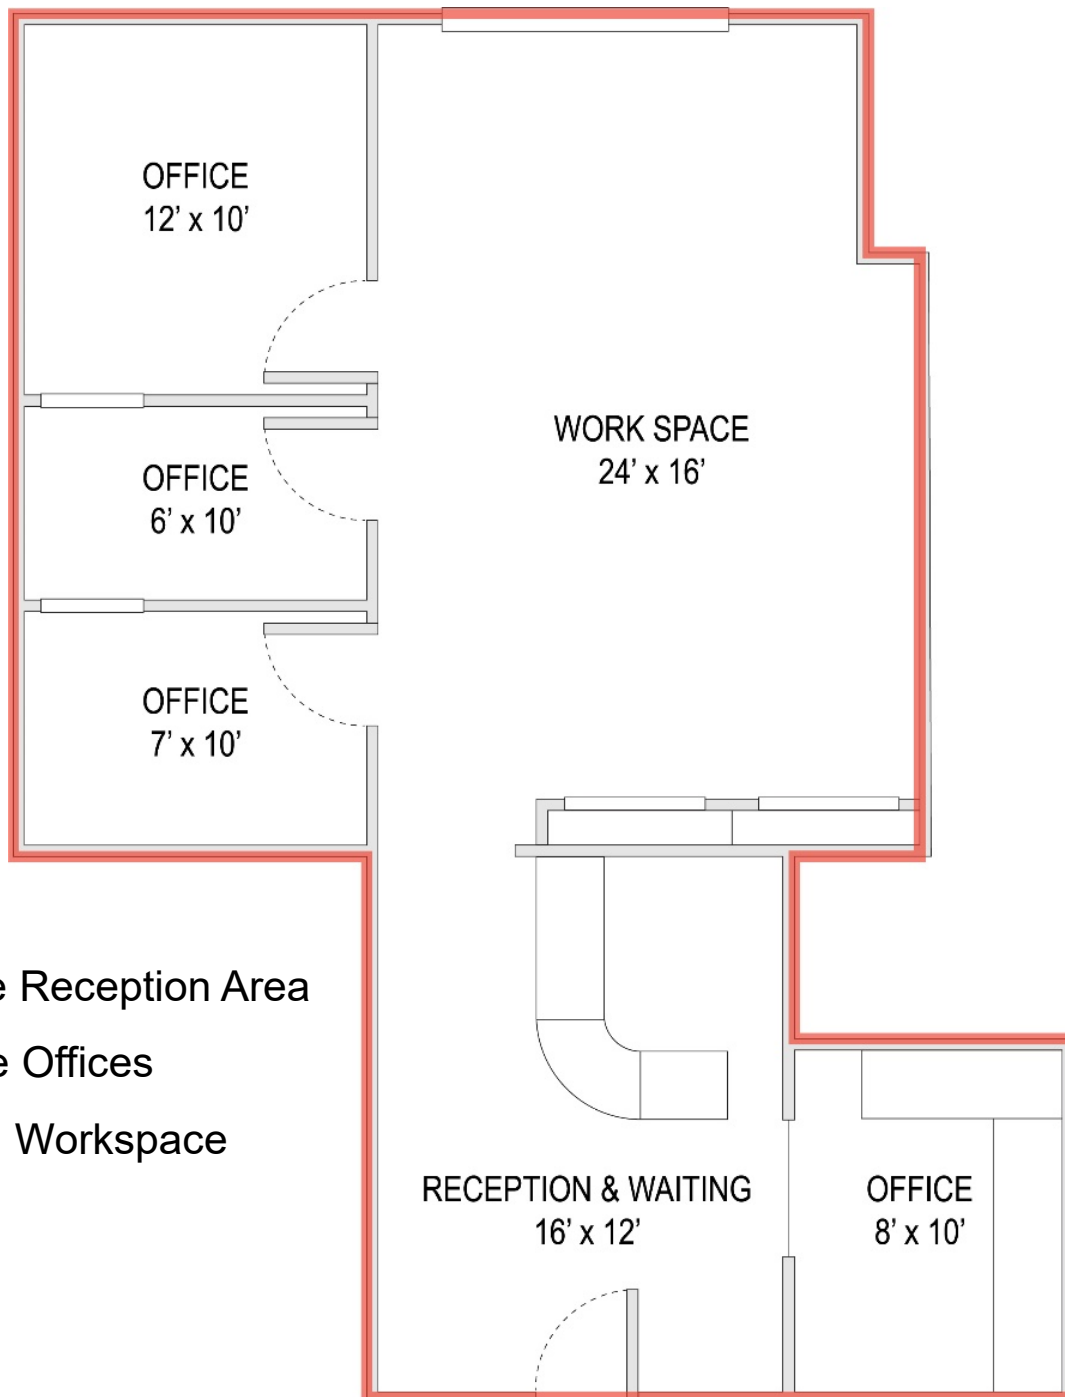

166 Bunn Drive

Princeton, New Jersey 08540

Suite 106 | 1,139 ± SF

- Large Reception Area
- Three Offices
- Open Workspace