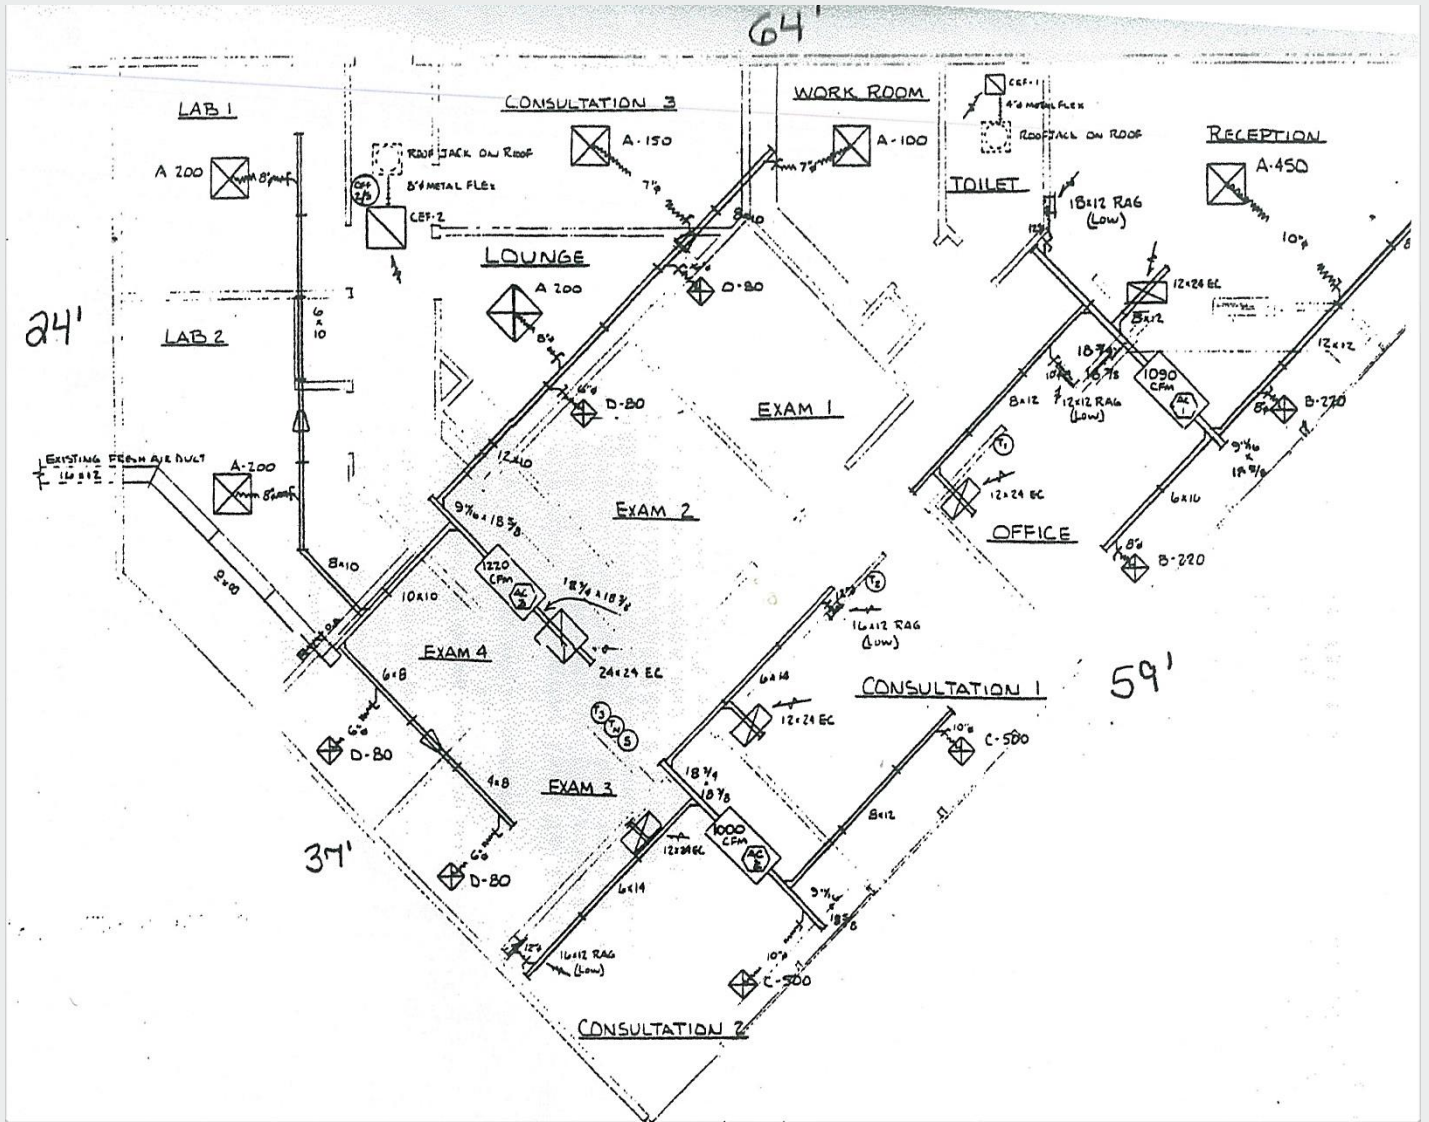

Lease/Sale
2,267 SF
Office / Medical

123 Franklin Corner Rd, Ste 216
Lawrenceville, NJ 08648

Floorplan

2,267 RSF Medical / Office Space