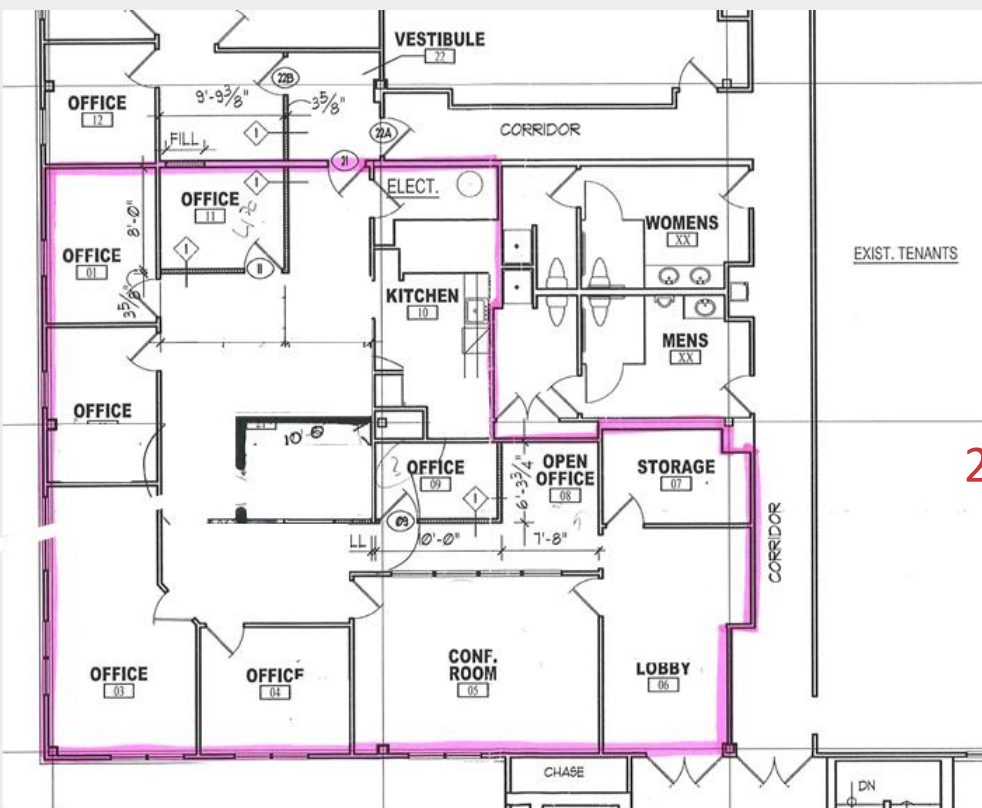

For Lease
4,750 SF
Office Space

1 Washington Blvd

Robbinsville, NJ 08691

2nd Floor

Units
1,031 SF
1,244 SF

Suite 5
2,475 RSF