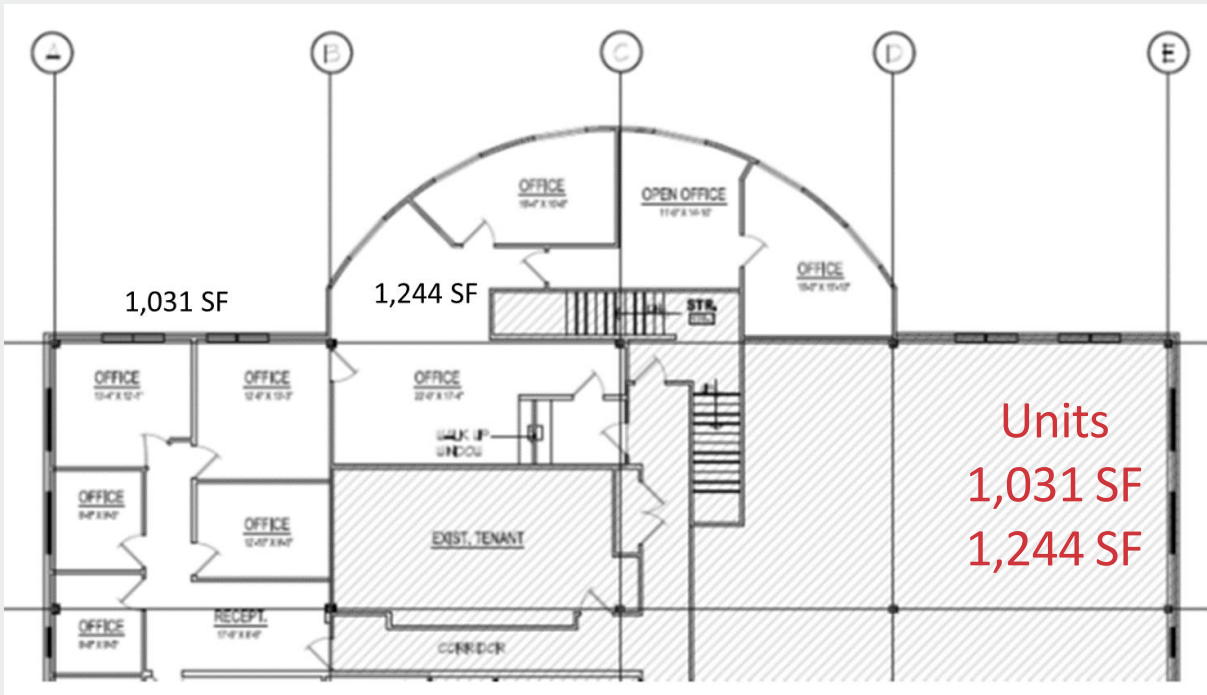

For Lease
4,750 SF
Office Space

1 Washington Blvd

Robbinsville, NJ 08691

2nd Floor

Units
1,031 SF
1,244 SF

Suite 5
2,475 RSF