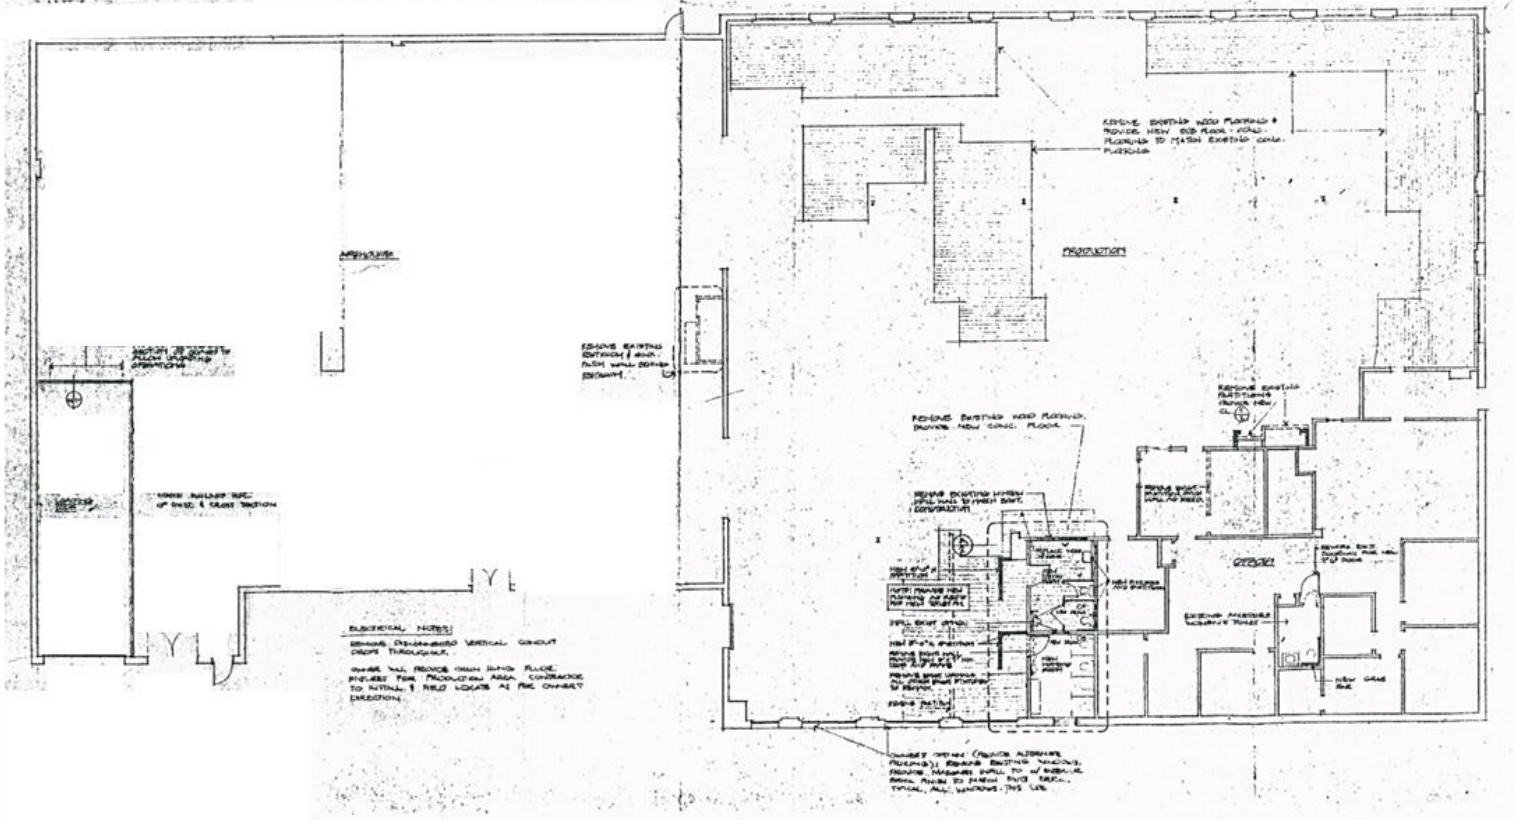

626-630 Brunswick Avenue

Trenton, NJ 08638

For Lease

22,669 SF Multi-Use Building

Floorplan

Brunswick Avenue