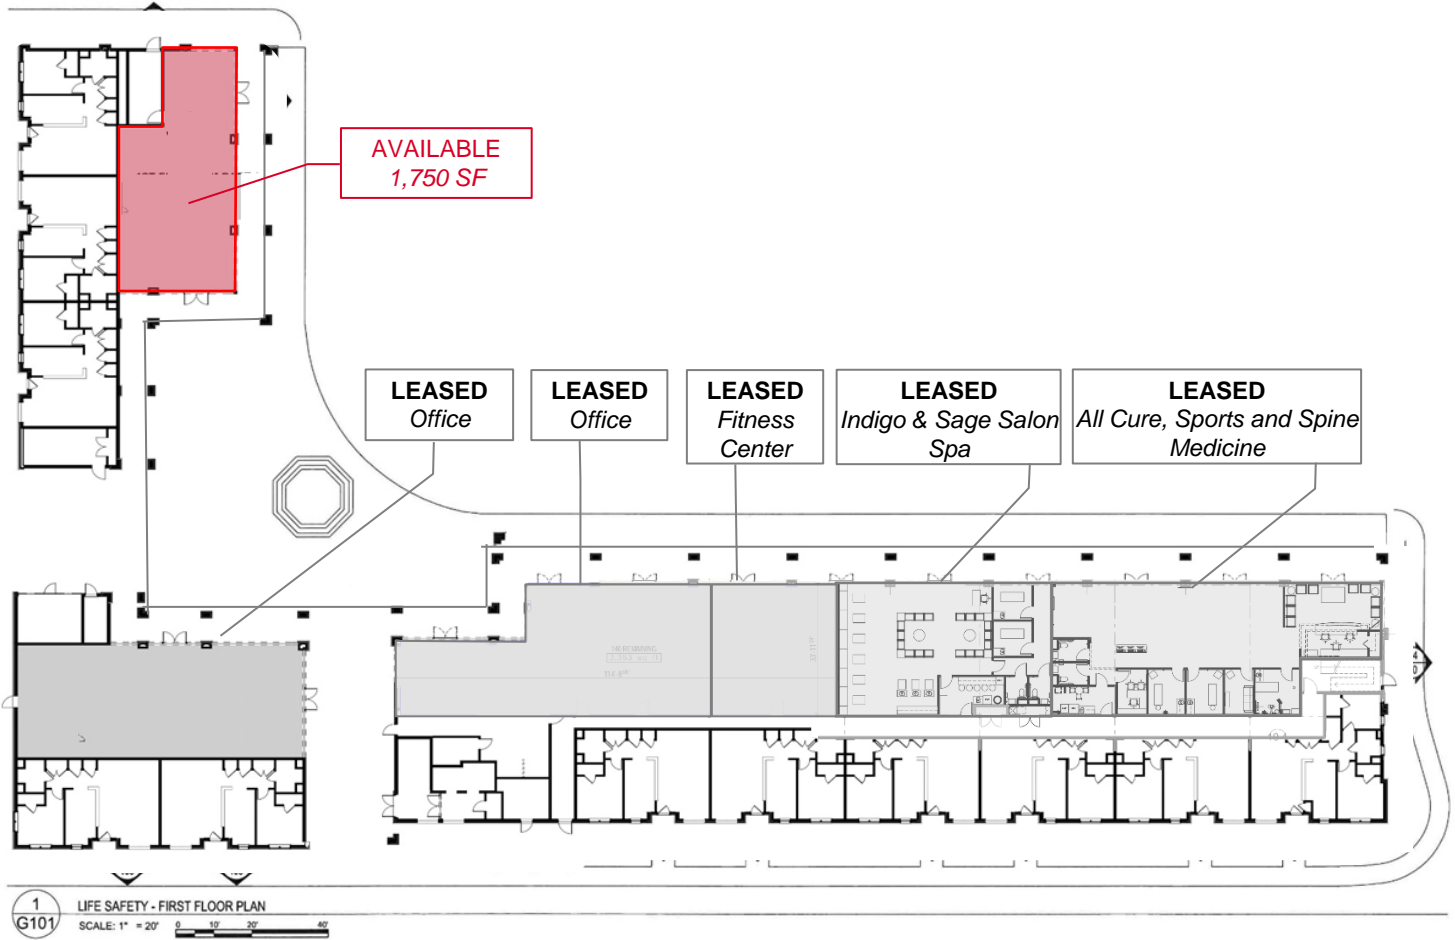

For Lease  
4,150 SF  
Medical / Retail / Pad Site

100 Cabot Drive  
Hamilton, NJ 08691

1<sup>st</sup> Floor Commercial Space  
1,750 SF; Ceiling Height approx. 13'

For Lease

4,150 SF

Medical / Retail / Pad Site

### Potential Layout for Medical Office