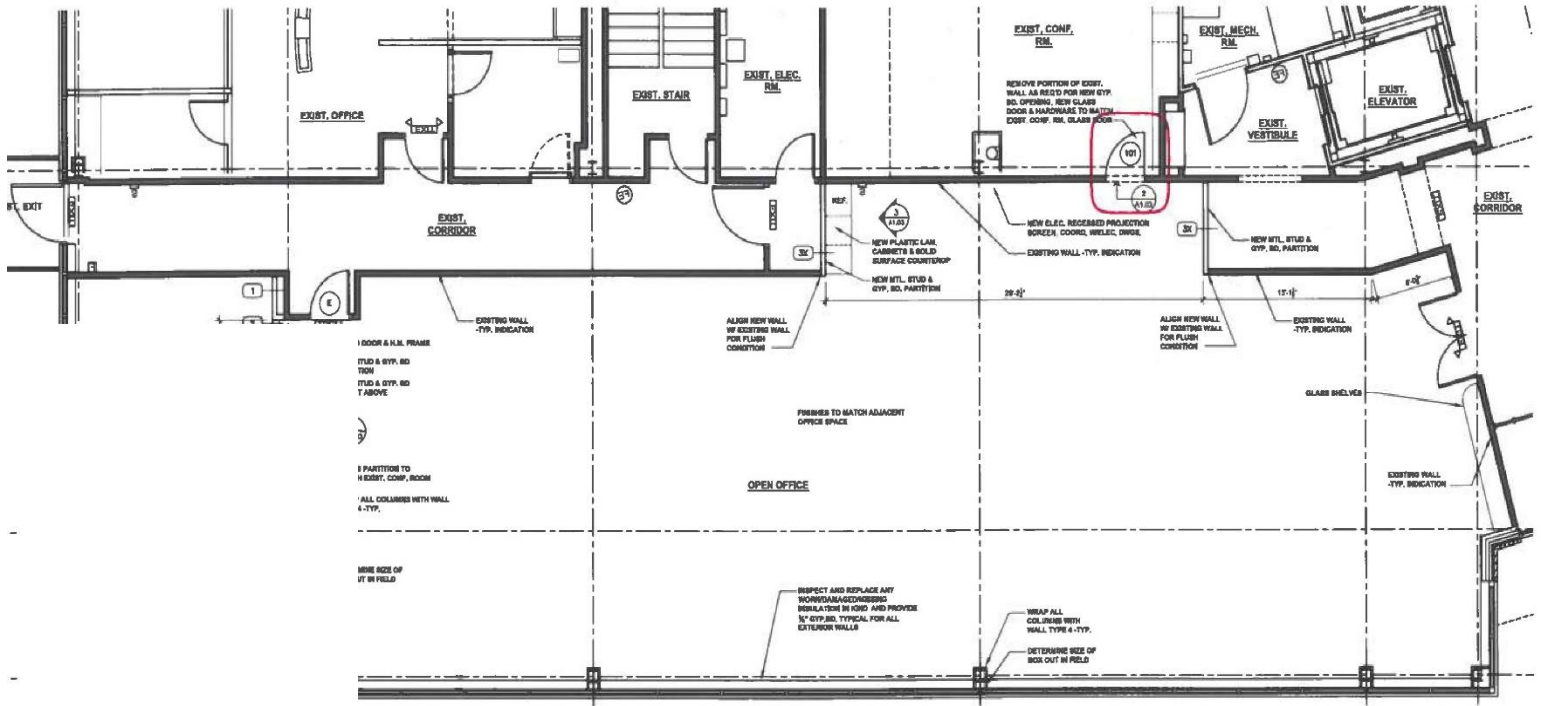

For Lease
16,784 SF
Office / Lab / Medical Space

1000 Waterview Drive
Hamilton, NJ 08691

1000 Waterview Drive
First Floor Plan

1st Floor - 3,200 SF & 4,000 SF

1000 Waterview Drive
Second Floor Plan

2nd Floor - 9,584 SF

For Lease
3,735 SF

Office / Lab / Medical Space

2000 Waterview Drive

Hamilton, NJ 08691

1st Floor - 3,735 SF