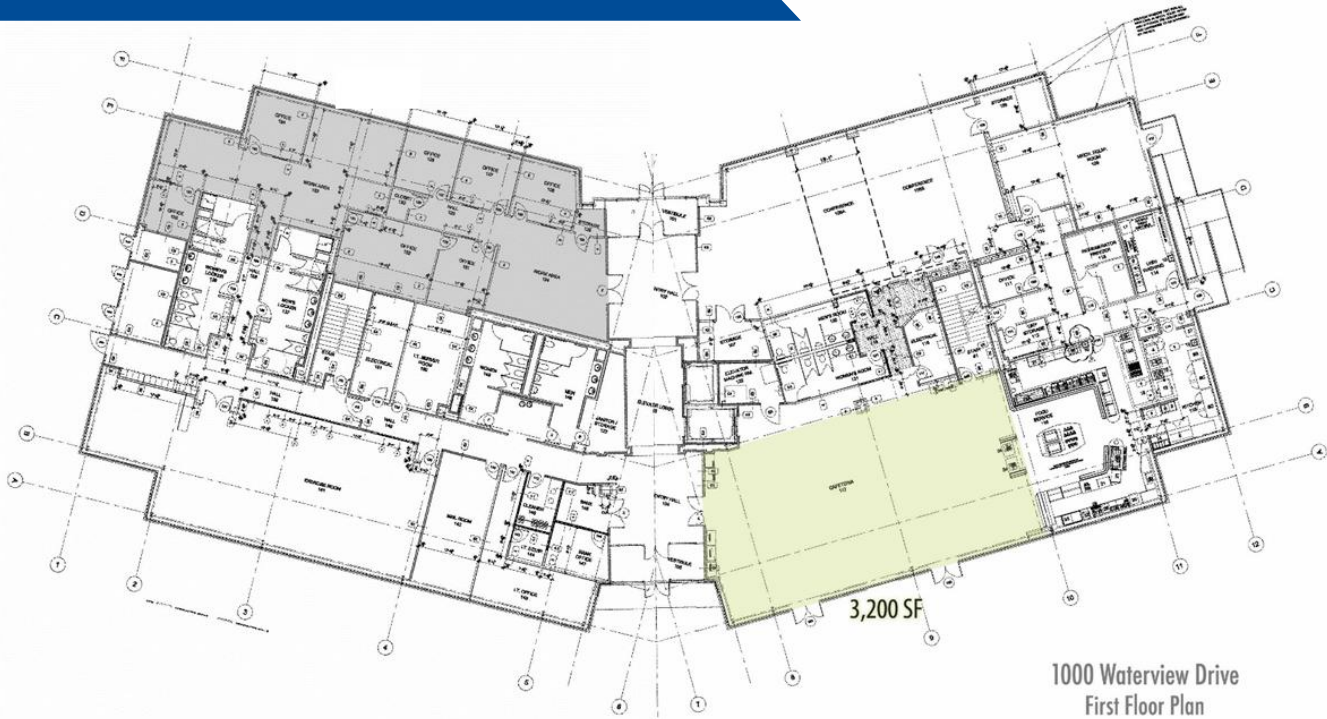

For Lease

12,784 SF

Office / Lab / Medical Space

1000 Waterview Drive

Hamilton, NJ 08691

1000 Waterview Drive
First Floor Plan

1st Floor - 3,200 SF

1000 Waterview Drive
Second Floor Plan

2nd Floor - 9,584 SF