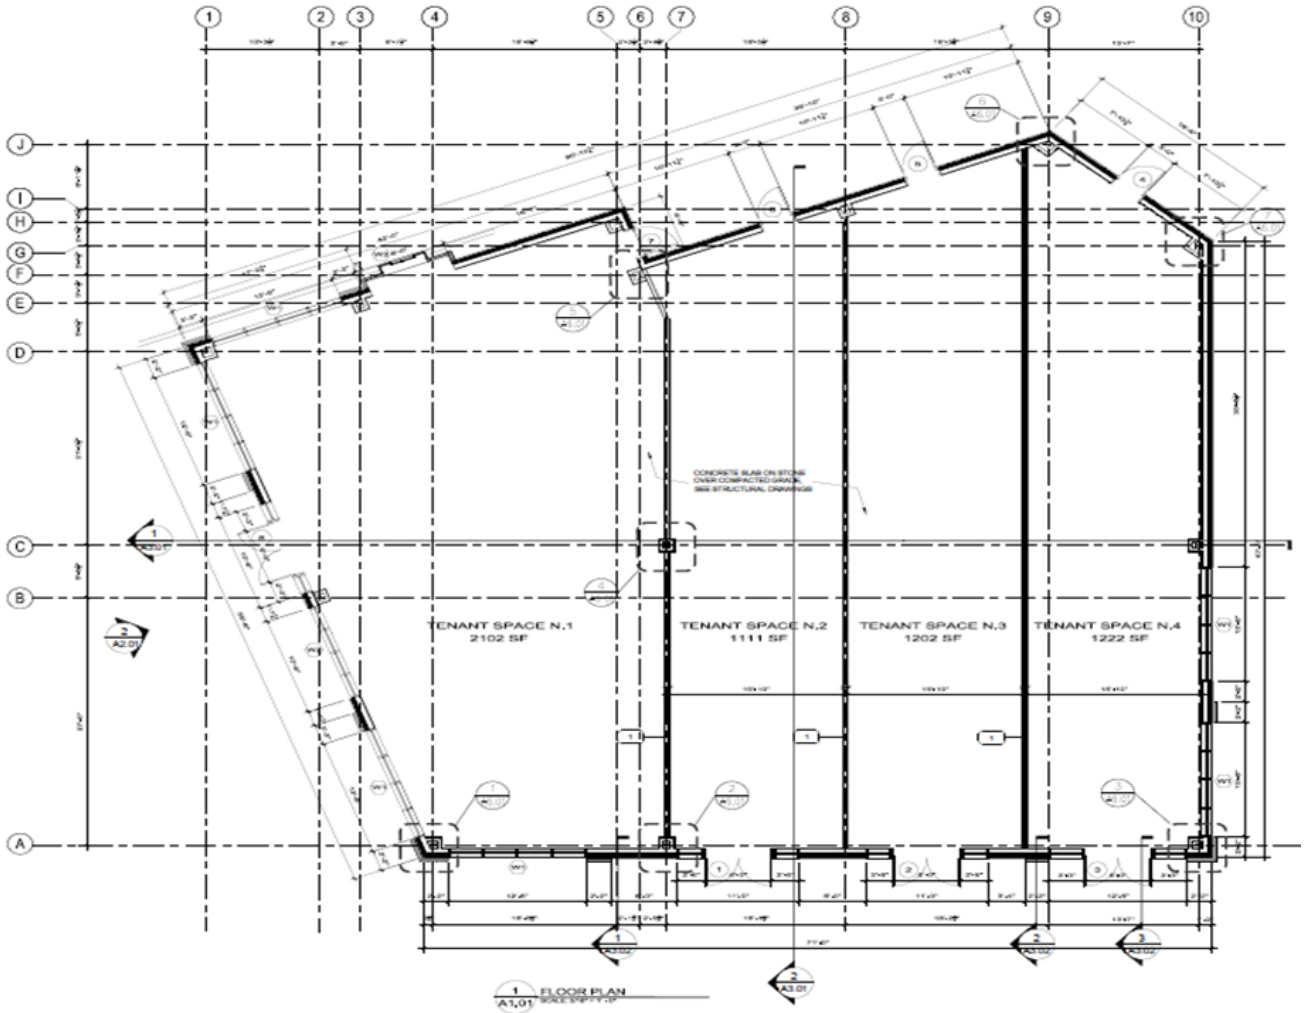

Lease Retail Development

988 Route 130
Hamilton Twp, NJ 08528

1.06 Acre Corner Property