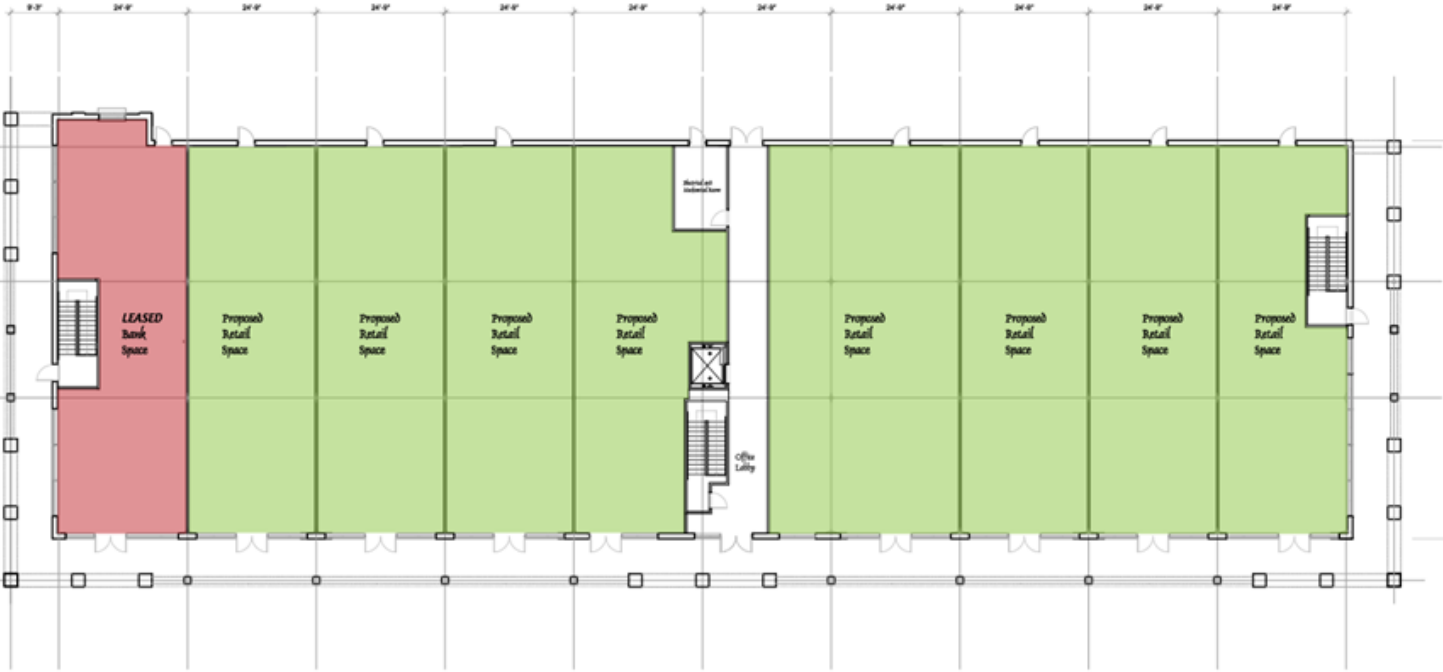

For Sale or Lease

40,000 SF Retail / Office

Meadowbrook Commons

Robbinsville, NJ 08691

1st Floor

2nd Floor