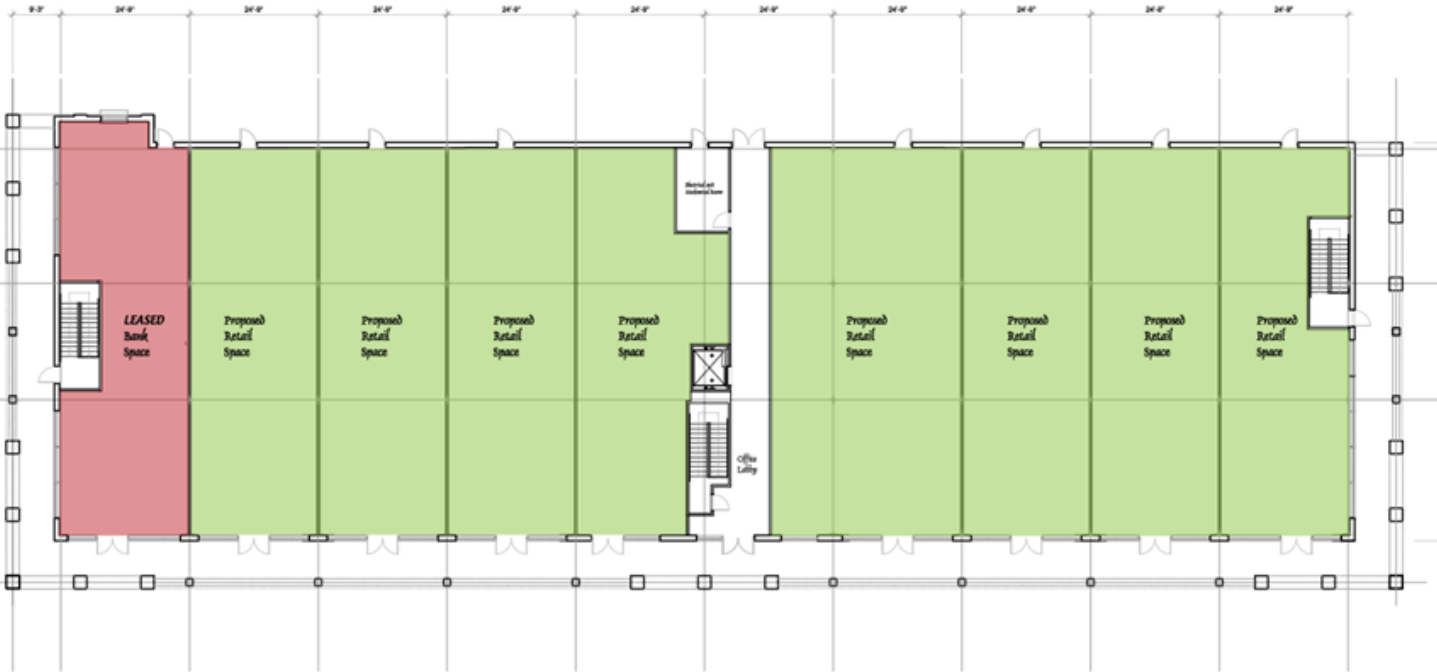

For Sale or Lease

40,000 SF Retail / Office

Meadowbrook Commons

Robbinsville, NJ 08691

1st Floor

2nd Floor