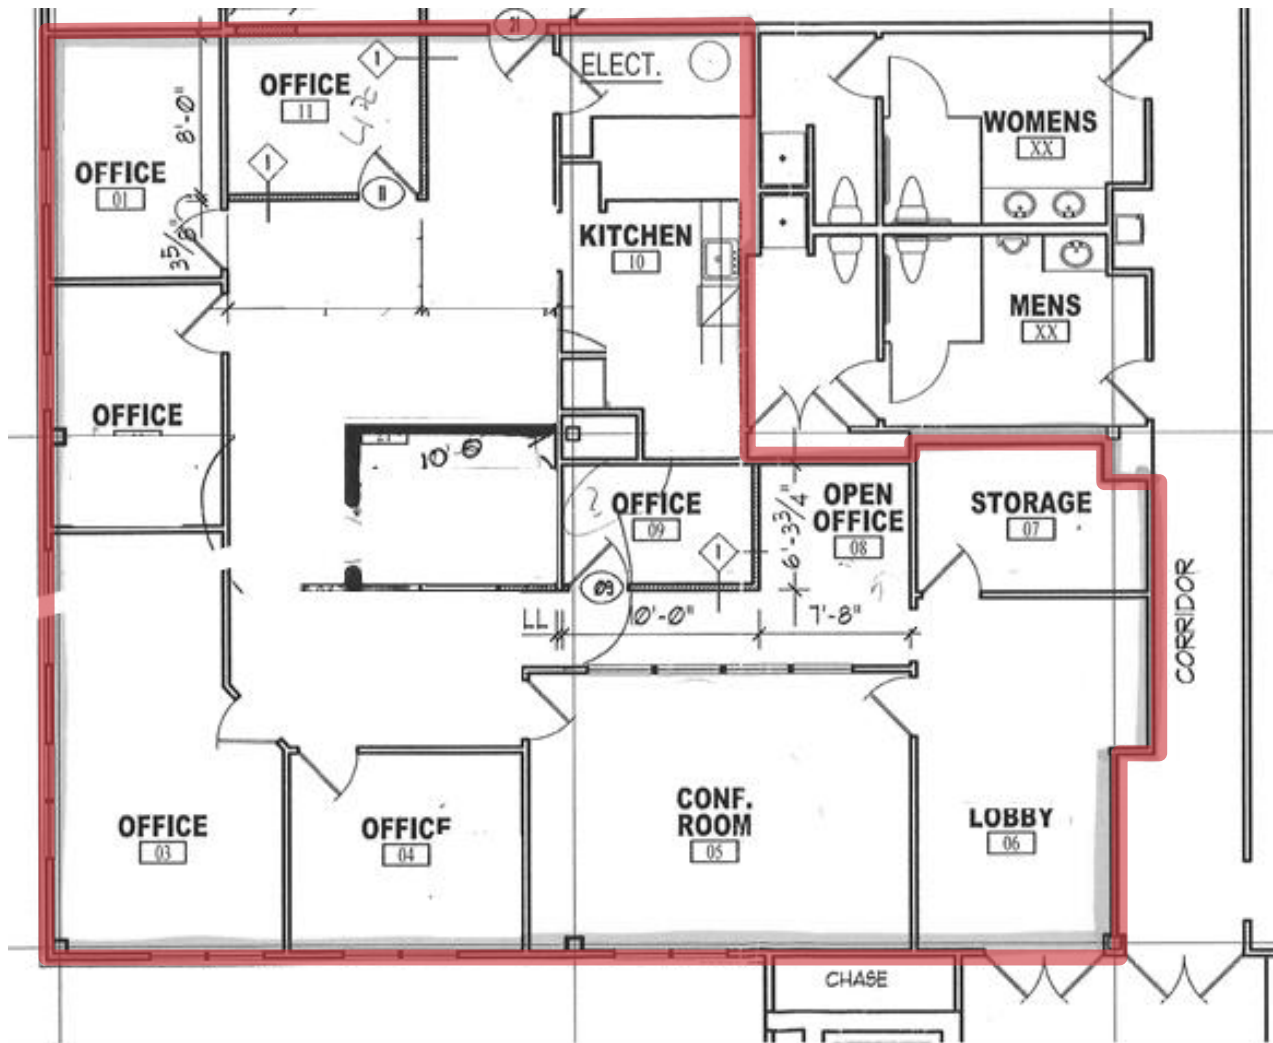

For Lease
2,475 SF
Office Space

1 Washington Blvd

Robbinsville, NJ 08691

2nd Floor | Suite 5
2,475 SF

Scan for
Matterport[™]
3D Tour

For Lease
2,188 SF
Office Space

1 Washington Blvd

Robbinsville, NJ 08691

2nd Floor | Suite 7
2,188 SF