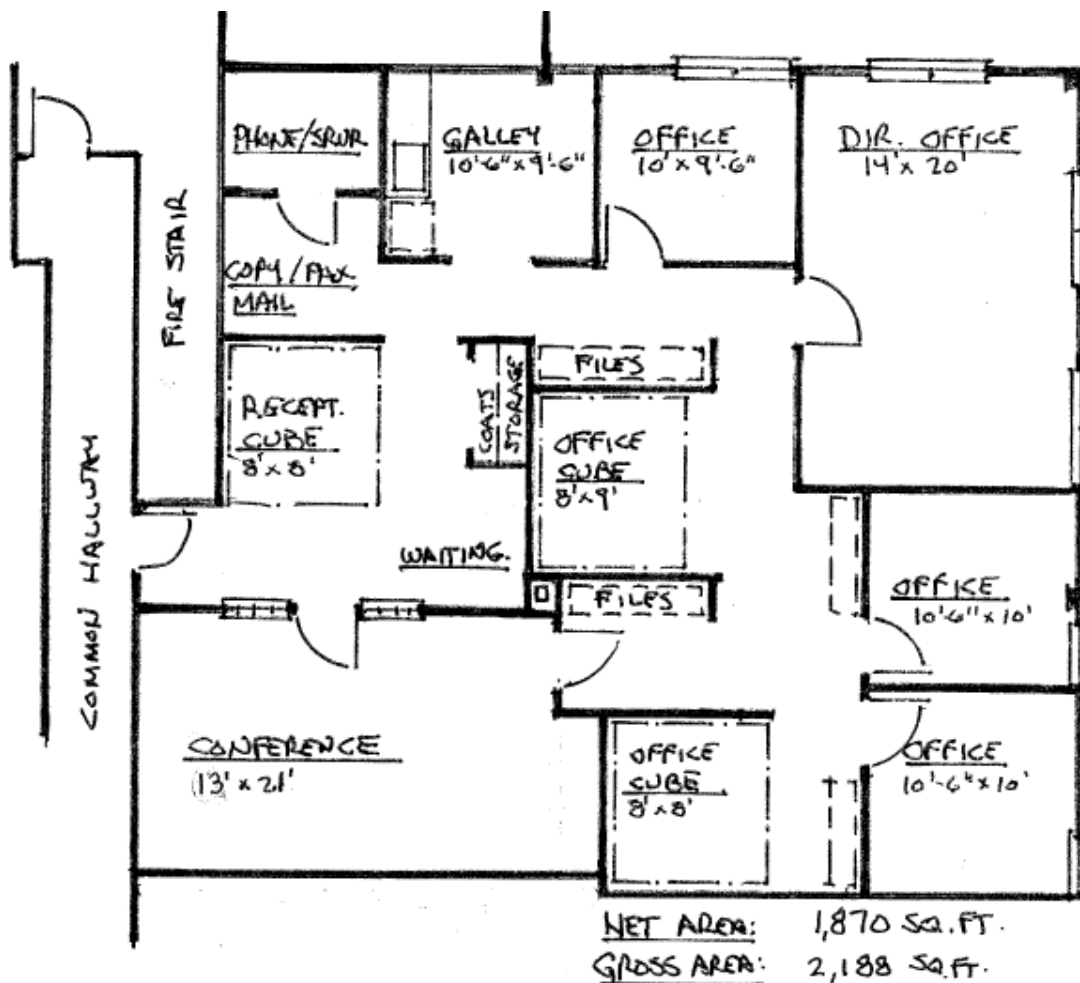

For Lease
2,475 SF
Office Space

1 Washington Blvd

Robbinsville, NJ 08691

2nd Floor | Suite 5
2,475 SF

Scan for
Matterport[™]
3D Tour

For Lease
2,188 SF
Office Space

1 Washington Blvd

Robbinsville, NJ 08691

2nd Floor | Suite 7
2,188 SF