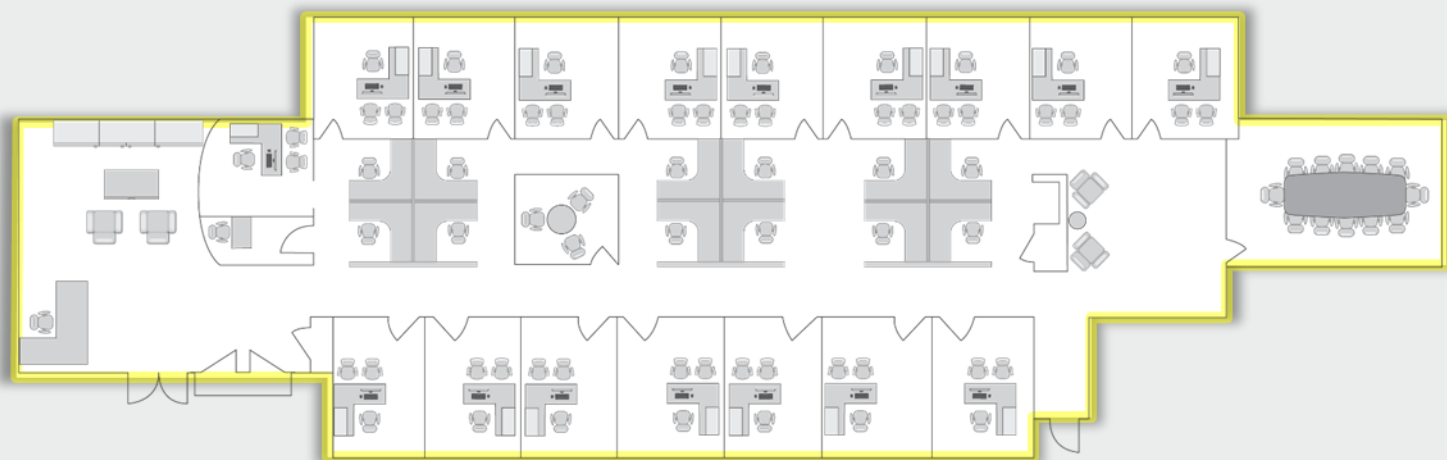

For Sublease  
Suite 200 - 6,093 SF  
2<sup>nd</sup> Floor Office Space

902 Carnegie Center  
Princeton, NJ

Suite 200 | 6,093 SF

- 17 Private Offices with Glass Front Walls
- 12 Workstations with 4 Ethernet Connections per Station
- Expandable Conference Room