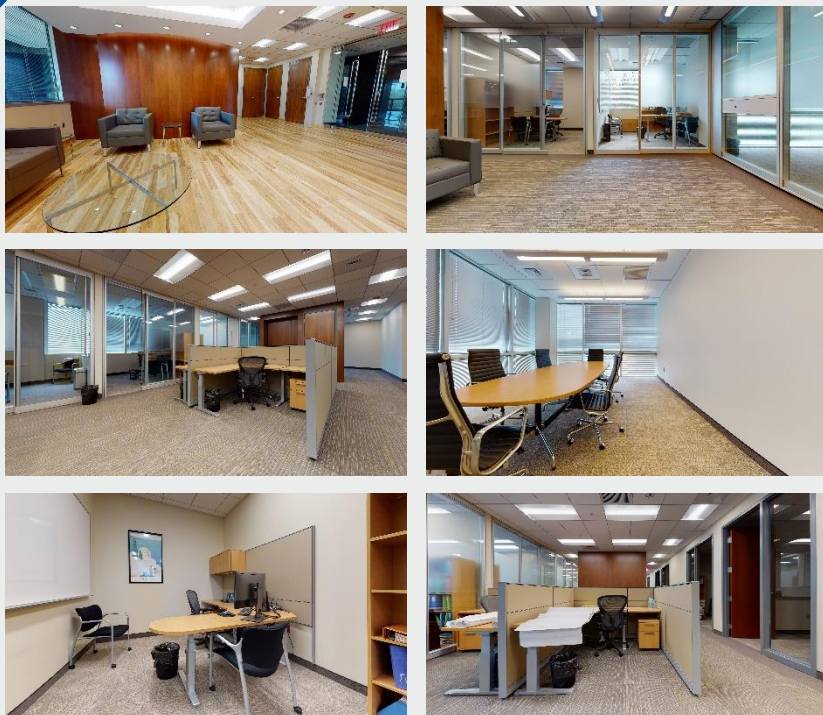

For Sublease  
Suite 200 - 6,093 SF  
2<sup>nd</sup> Floor Office Space

902 Carnegie Center  
Princeton, NJ

Suite 200 | 6,093 SF

- 17 Private Offices with Glass Front Walls
- 12 Workstations with 4 Ethernet Connections per Station
- Expandable Conference Room