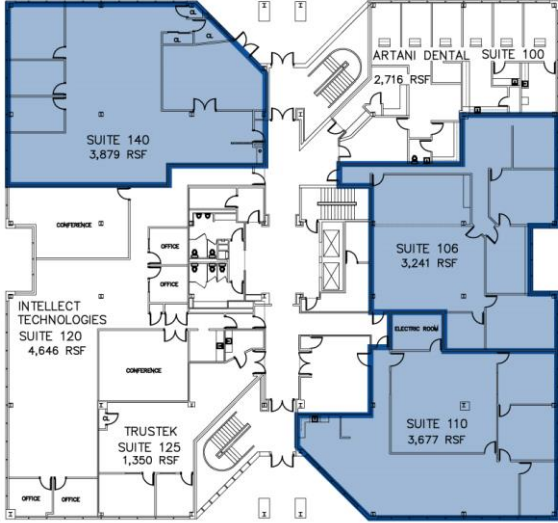

For Lease - 1st Floor
33,636 SF Office/Medical Space

4301 Route 1
Monmouth Junction, NJ 08852

1st Floor

Suite 140 | **3,879 SF**

Suite 106 | **3,241 SF**

Suite 110 | **3,677 SF**

For Lease - 3rd Floor
33,636 SF Office/Medical Space

4301 Route 1
Monmouth Junction, NJ 08852

3rd Floor

Suite 302 | 2,954 SF

Suite 301 | 3,695 SF