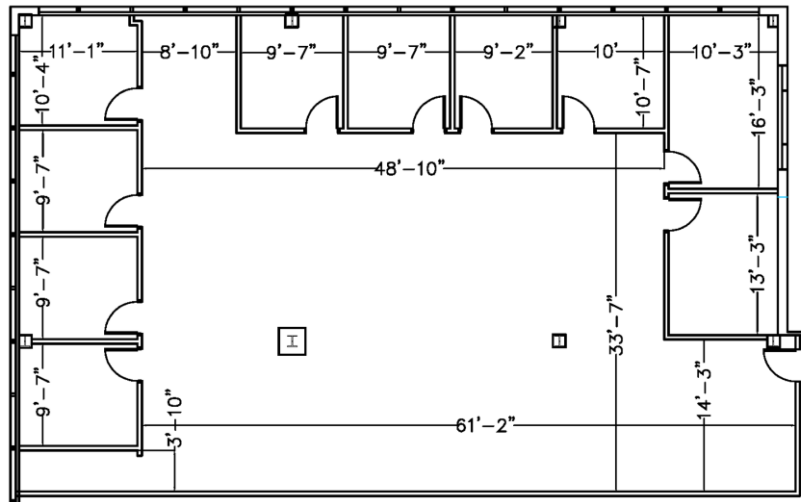

For Lease - 1st Floor
33,636 SF Office/Medical Space

4301 Route 1
Monmouth Junction, NJ 08852

1st Floor

Suite 140 | **3,879 SF**

Suite 106 | **3,241 SF**

Suite 110 | **3,677 SF**

For Lease - 3rd Floor
33,636 SF Office/Medical Space

4301 Route 1
Monmouth Junction, NJ 08852

3rd Floor

Suite 302 | 2,954 SF

Suite 301 | 3,695 SF