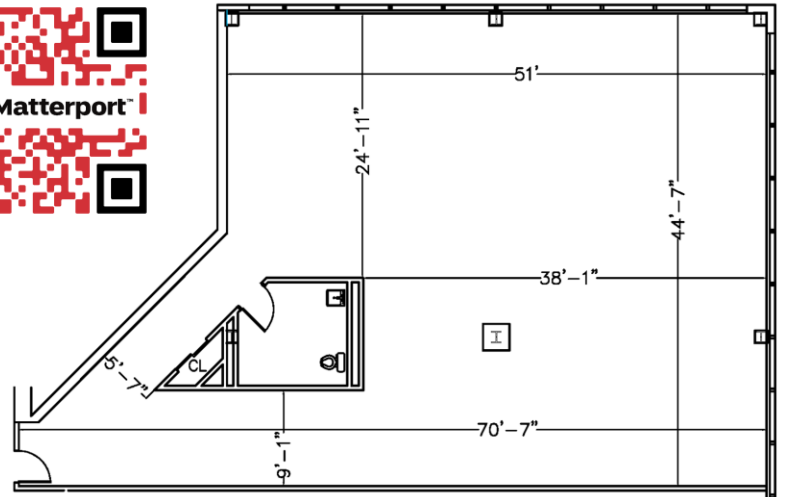

For Lease - 1st Floor
33,636 SF Office/Medical Space

4301 Route 1
Monmouth Junction, NJ 08852

1st Floor

Suite 140 | **3,879 SF**

Suite 106 | **3,241 SF**

Suite 110 | **3,677 SF**

For Lease - 3rd Floor
33,636 SF Office/Medical Space

4301 Route 1
Monmouth Junction, NJ 08852

3rd Floor

Suite 302 | 2,954 SF

Suite 301 | 3,695 SF