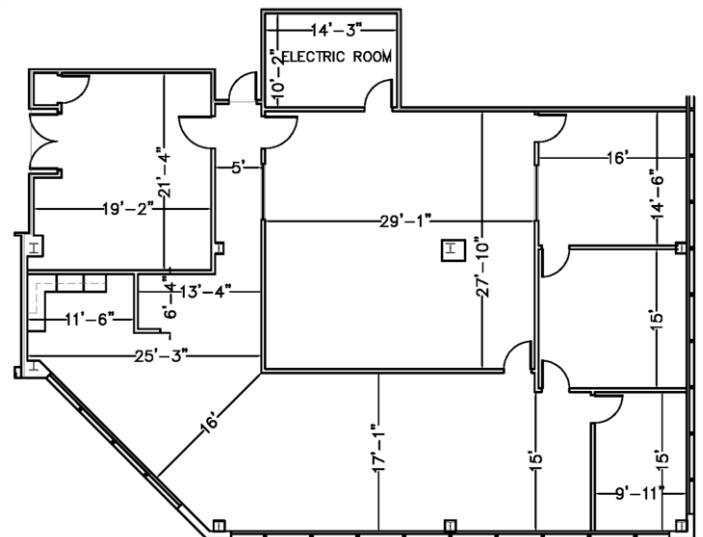

For Lease - 1st Floor
33,636 SF Office/Medical Space

4301 Route 1
Monmouth Junction, NJ 08852

1st Floor

Suite 140 | **3,879 SF**

Suite 106 | **3,241 SF**

Suite 110 | **3,677 SF**

For Lease - 3rd Floor
33,636 SF Office/Medical Space

4301 Route 1
Monmouth Junction, NJ 08852

3rd Floor

Suite 302 | 2,954 SF

Suite 301 | 3,695 SF