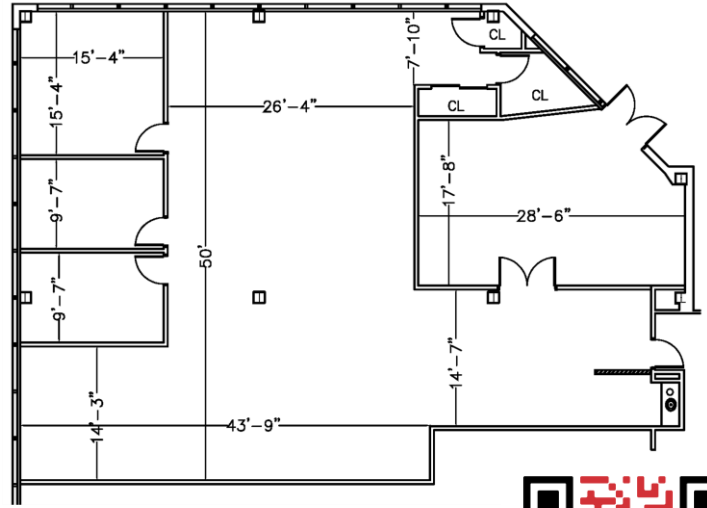

For Lease - 1st Floor
33,636 SF Office/Medical Space

4301 Route 1
Monmouth Junction, NJ 08852

1st Floor

Suite 140 | **3,879 SF**

Suite 106 | **3,241 SF**

Suite 110 | **3,677 SF**

For Lease - 3rd Floor
33,636 SF Office/Medical Space

4301 Route 1
Monmouth Junction, NJ 08852

3rd Floor

Suite 302 | 2,954 SF

Suite 301 | 3,695 SF