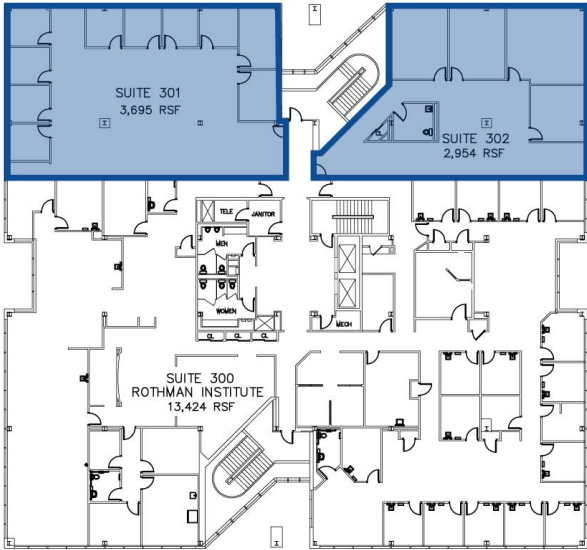

For Lease - 1st Floor
33,636 SF Office/Medical Space

4301 Route 1
Monmouth Junction, NJ 08852

1st Floor

Suite 140 | **3,879 SF**

Suite 106 | **3,241 SF**

Suite 110 | **3,677 SF**

For Lease - 3rd Floor
33,636 SF Office/Medical Space

4301 Route 1
Monmouth Junction, NJ 08852

3rd Floor

Suite 302 | 2,954 SF

Suite 301 | 3,695 SF