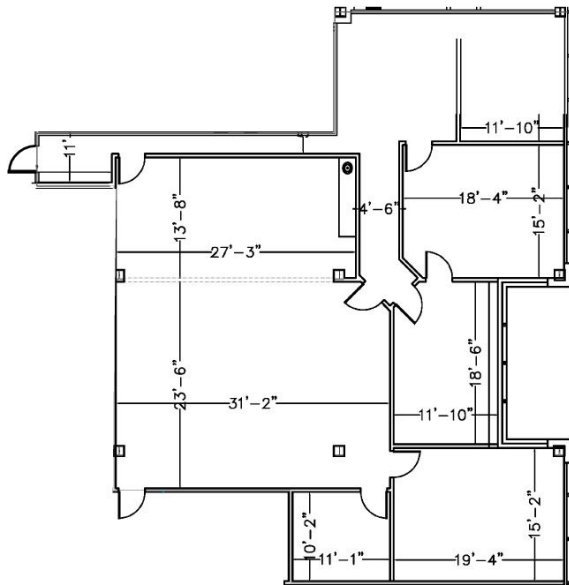

For Lease - 1st Floor
33,636 SF Office/Medical Space

4301 Route 1
Monmouth Junction, NJ 08852

1st Floor

Suite 140 | **3,879 SF**

Suite 106 | **3,241 SF**

Suite 110 | **3,677 SF**

For Lease - 3rd Floor
33,636 SF Office/Medical Space

4301 Route 1
Monmouth Junction, NJ 08852

3rd Floor

Suite 302 | 2,954 SF

Suite 301 | 3,695 SF