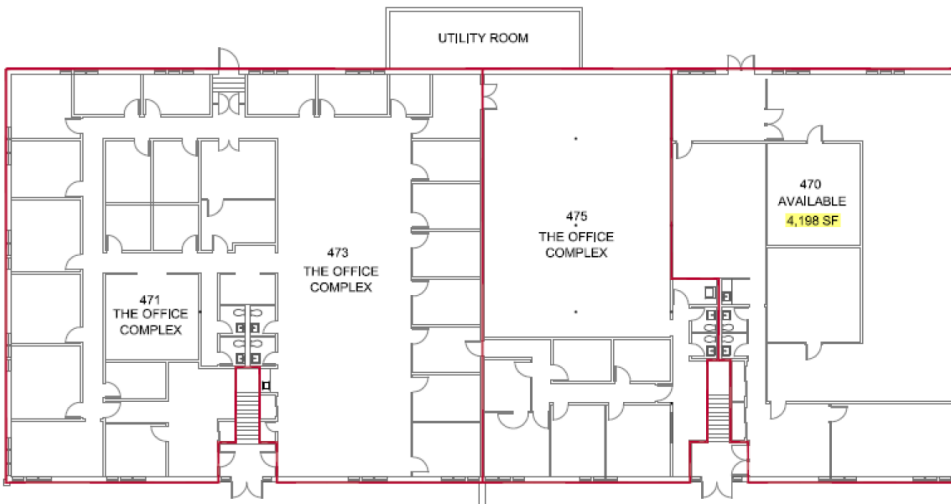

For Lease
8,305 SF Office Space

451-475 Wall Street
 Princeton, NJ 08540

1st FLOOR
GRAPHIC SCALE

Available Units:

| | |
|-------------------|-----------------|
| 1st Floor: | 4,198 SF Office |
| 2nd Floor: | 4,107 SF Office |

2nd FLOOR
GRAPHIC SCALE