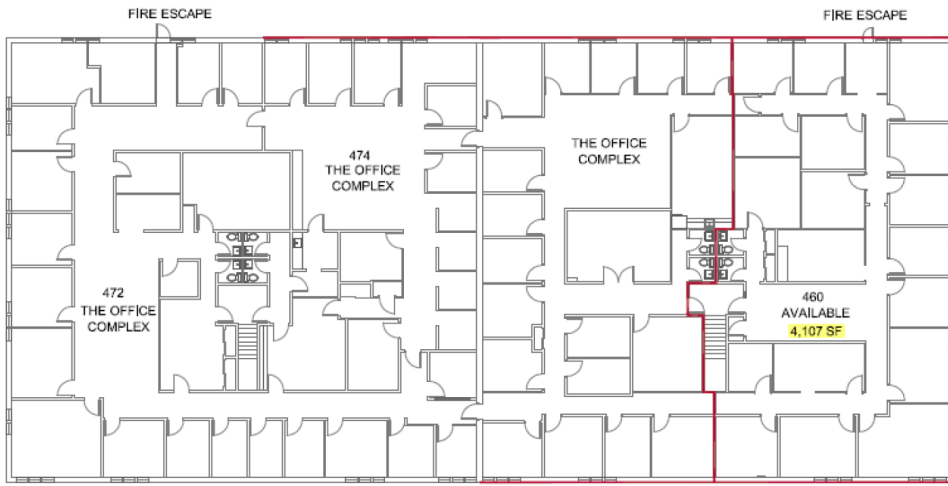

For Lease
8,305 SF Office Space

451-475 Wall Street
 Princeton, NJ 08540

1st FLOOR
GRAPHIC SCALE

Available Units:

| | |
|-------------------|-----------------|
| 1st Floor: | 4,198 SF Office |
| 2nd Floor: | 4,107 SF Office |

2nd FLOOR
GRAPHIC SCALE