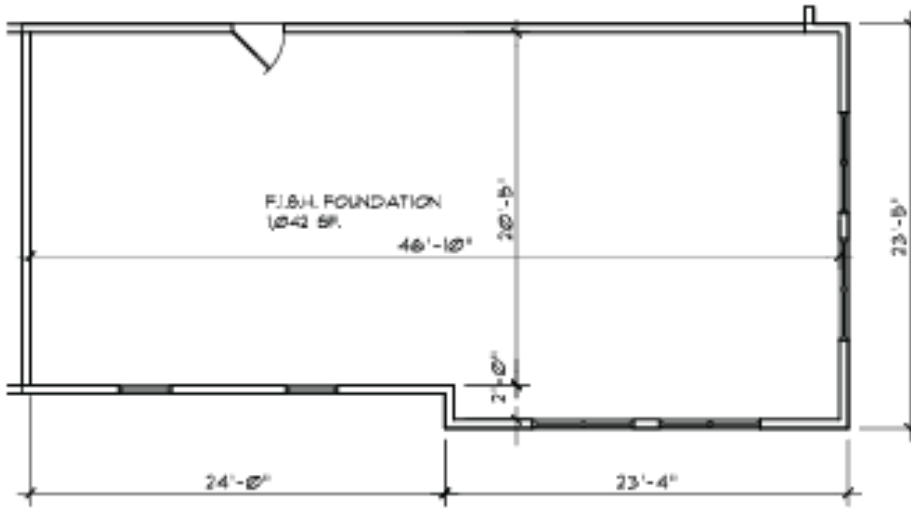

For Sale

Office / Medical Space

Plainsboro Village Center
and Plainsboro New Downtown
3 Market Street
Plainsboro, NJ 08536

Suite 426: 1,882 SF

Suite 520: 3,853 SF

Office Medical - 2nd Floor

Plainsboro Village Center and Plainsboro New Downtown

4 Market Street

Plainsboro, NJ 08536

For Sale Office / Medical Condos

Suite 922: 1,751 SF

1 2ND FLOOR PLAN
SK-1 SCALE: 1/8" = 1'-0"

2 3RD FLOOR PLAN
SK-2 SCALE: 1/8" = 1'-0"

For Sale

Office / Medical Condos

Plainsboro Village Center and Plainsboro New Downtown

3 Liberty Street, Buildings 10 & 11

Plainsboro, NJ 08536

Suite 1038, 3rd Floor
1,783 SF Medical Space
Available Immediately

- 5 Exam Rooms
- 1 private Office
- Waiting/Reception
- 1 Bathroom