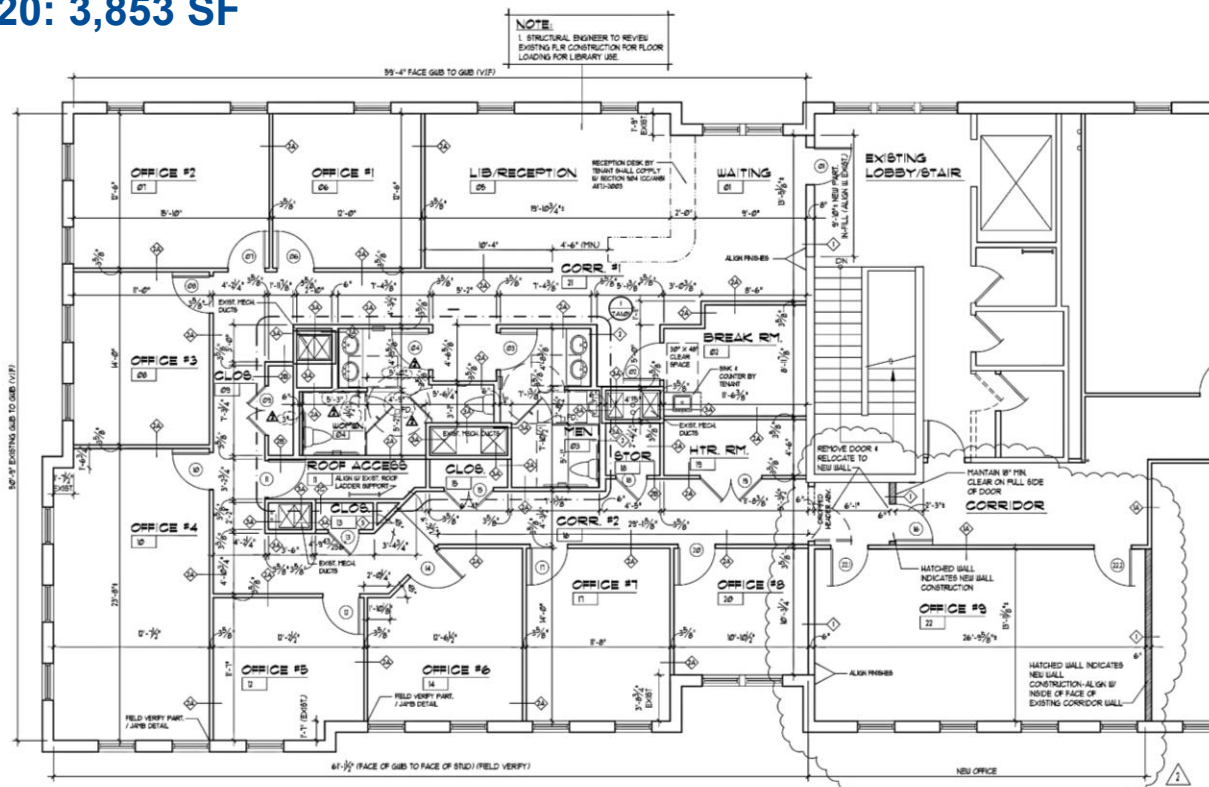

For Sale

Office / Medical Space

Plainsboro Village Center
and Plainsboro New Downtown
3 Market Street
Plainsboro, NJ 08536

Suite 426: 1,882 SF

Suite 520: 3,853 SF

Office Medical - 2nd Floor

Plainsboro Village Center and Plainsboro New Downtown

4 Market Street

Plainsboro, NJ 08536

For Sale Office / Medical Condos

Suite 922: 1,751 SF

1 2ND FLOOR PLAN
SK-1 SCALE: 1/8" = 1'-0"

2 3RD FLOOR PLAN
SK-2 SCALE: 1/8" = 1'-0"

For Sale

Office / Medical Condos

Plainsboro Village Center and Plainsboro New Downtown

3 Liberty Street, Buildings 10 & 11

Plainsboro, NJ 08536

Suite 1038, 3rd Floor
1,783 SF Medical Space
Available Immediately

- 5 Exam Rooms
- 1 private Office
- Waiting/Reception
- 1 Bathroom