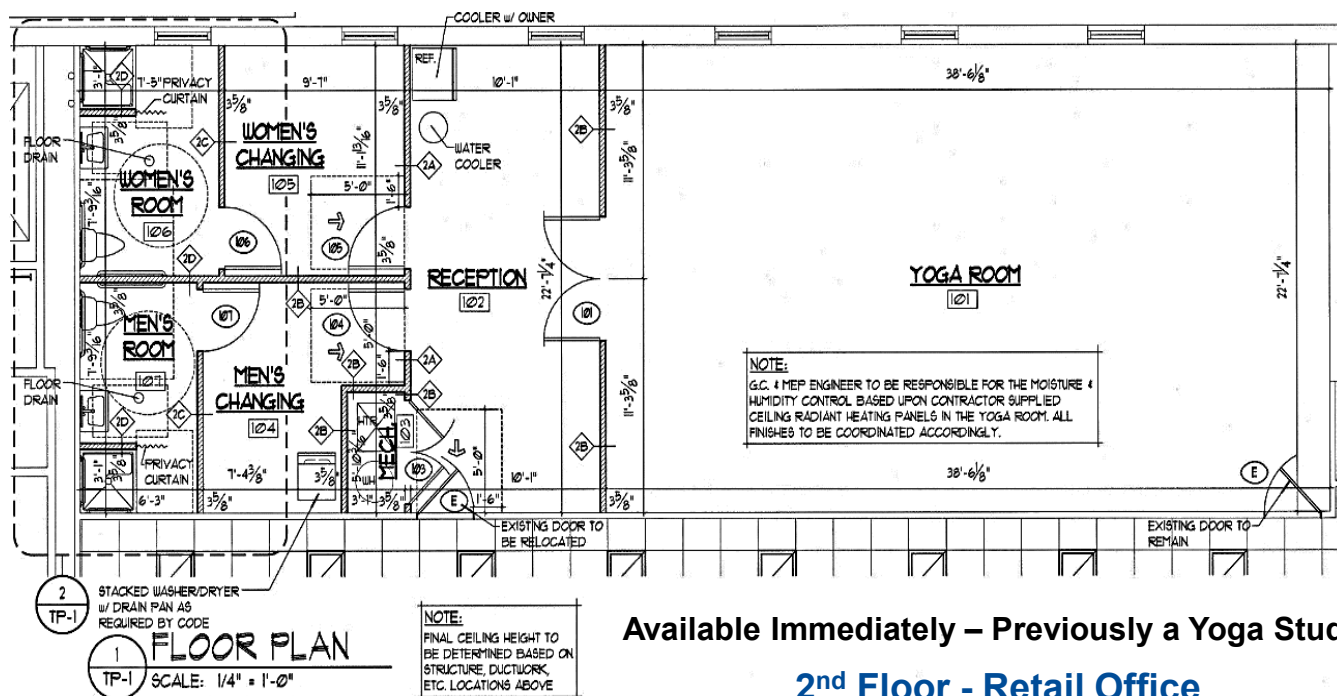

For Sale

Office / Medical Space

Plainsboro Village Center
and Plainsboro New Downtown
3 Market Street
Plainsboro, NJ 08536

Suite 426: 1,882 SF

Suite 520: 3,853 SF

Office Medical - 2nd Floor

Plainsboro Village Center and Plainsboro New Downtown

4 Market Street

Plainsboro, NJ 08536

For Sale Office / Medical Condos

Suite 922: 1,751 SF

1 2ND FLOOR PLAN
SK-1 SCALE: 1/8" = 1'-0"

2 3RD FLOOR PLAN
SK-2 SCALE: 1/8" = 1'-0"

For Sale

Office / Medical Condos

Plainsboro Village Center and Plainsboro New Downtown

3 Liberty Street, Buildings 10 & 11

Plainsboro, NJ 08536

Suite 1038, 3rd Floor
1,783 SF Medical Space
Available Immediately

- 5 Exam Rooms
- 1 private Office
- Waiting/Reception
- 1 Bathroom