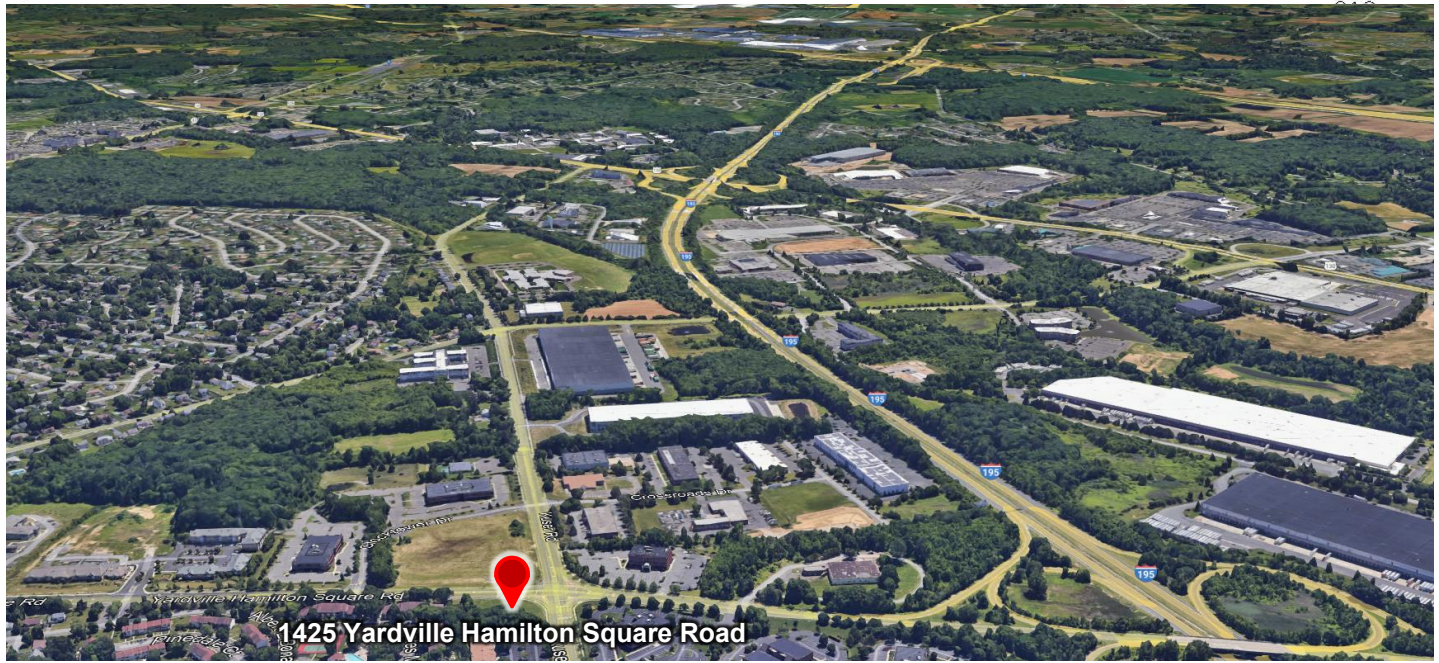

830 & 1425 Yardville Hamilton Square Road

Hamilton, NJ 08690

830 Yardville Hamilton Square Road

- 5.44 Acres - 1.01 Acres Usable
- Block 2607, Lots 42 & 43
- Zoning: R&D
- Taxes: \$3,263

Sale Price: \$250,000

1425 Yardville Hamilton Square Road

- 1.05 Acres - Vacant Land
- Located at Signalized Light
- Block 2169.08, Lot 228
- Zoning: NC Neighborhood Commercial
- Taxes: \$9,952.15
- Properties falls into 500 year flood prediction area

Sale Price: \$865,000

For more information:

Gerard Fennelly

For Sale
5.44 Acres
Vacant Land

830 Yardville Hamilton Square Road
Hamilton, NJ 08690

1425 Yardville Hamilton Square Road
Hamilton, NJ 08690

For Sale
1.05 Acres
Vacant Land

For Sale
1.05 Acres
Vacant Land

1425 Yardville Hamilton Square Road
Hamilton, NJ 08690