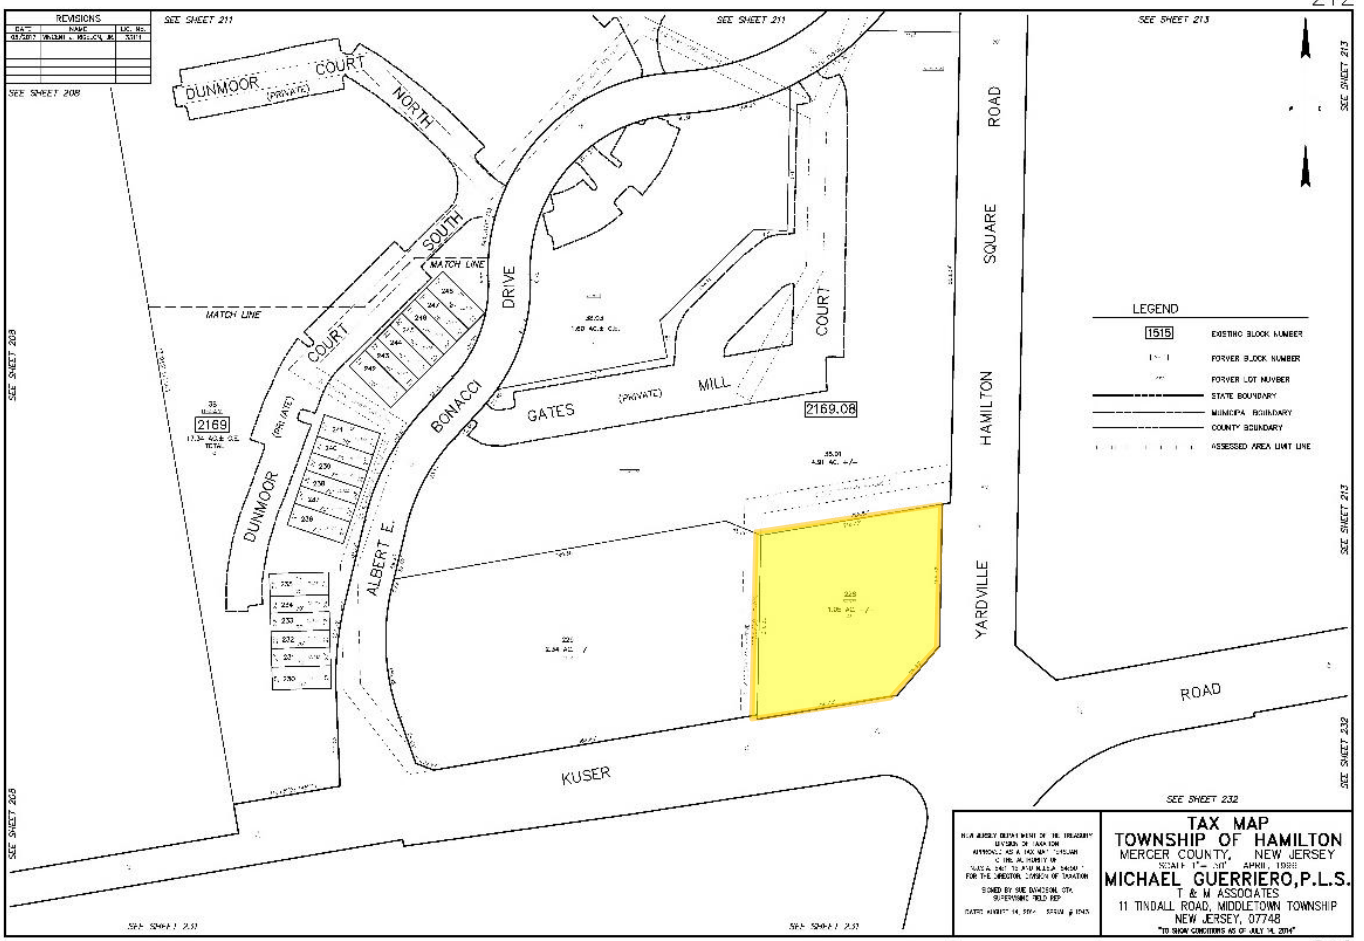

1425 Yardville Hamilton Square Road
Hamilton, NJ 08690

For Sale
1.05 Acres
Vacant Land