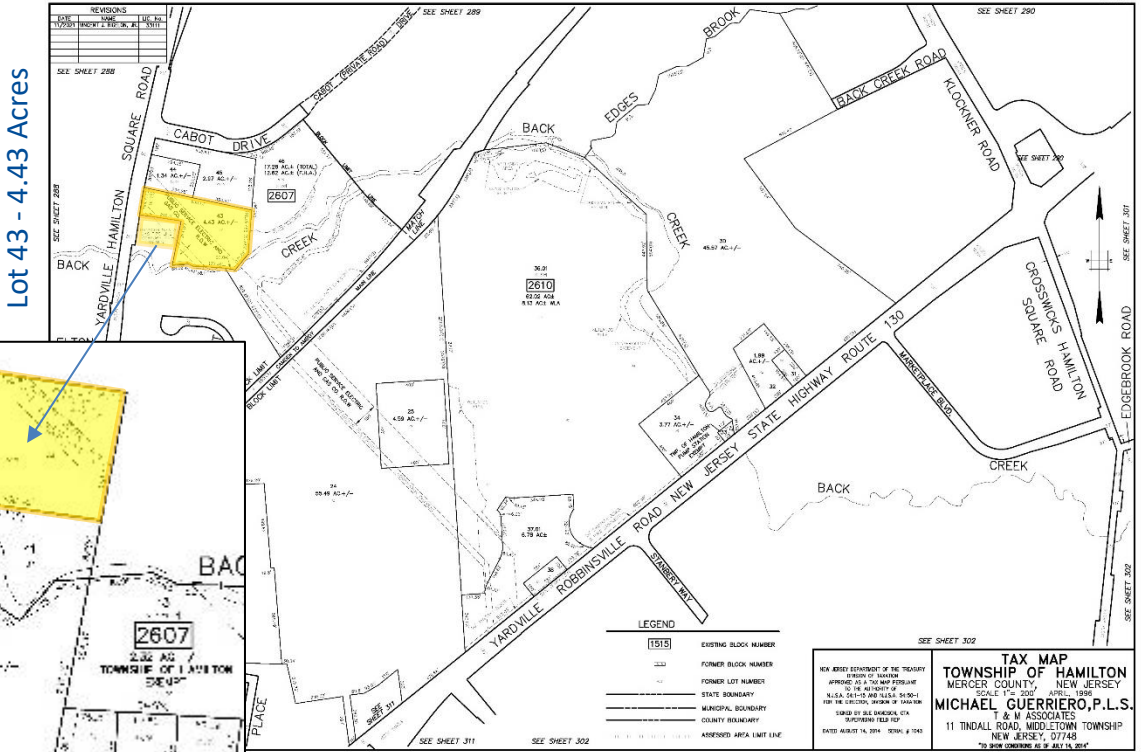

For Sale
5.44 Acres
Vacant Land

830 Yardville Hamilton Square Road
Hamilton, NJ 08690