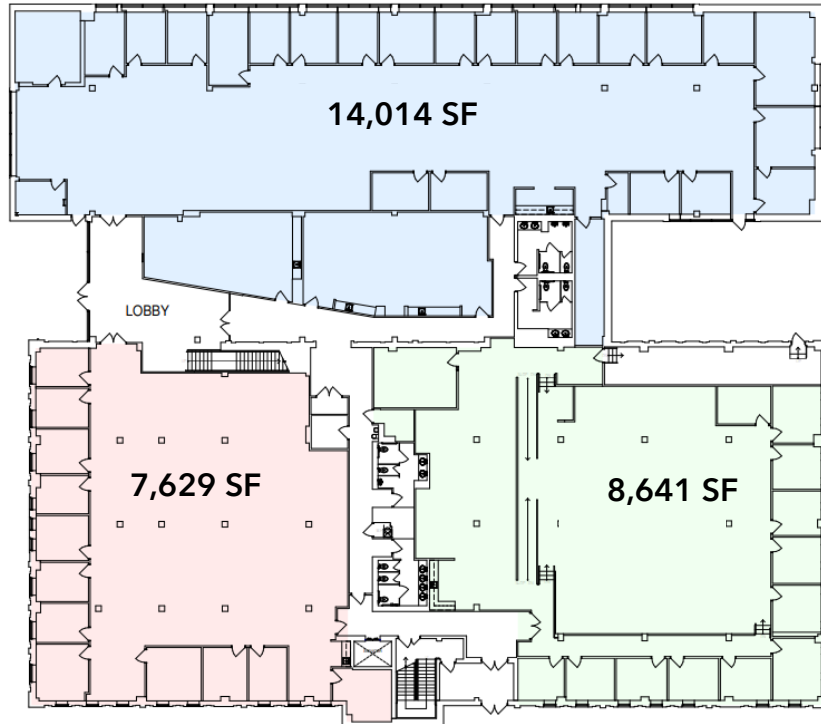

For Sale
48,167 SF
2-Story Office Building

29 Thanet Circle
Princeton, NJ 08540

1st Floor

2nd Floor

For Sale
48,167 SF
2-Story Office Building

29 Thanet Circle
Princeton, NJ 08540