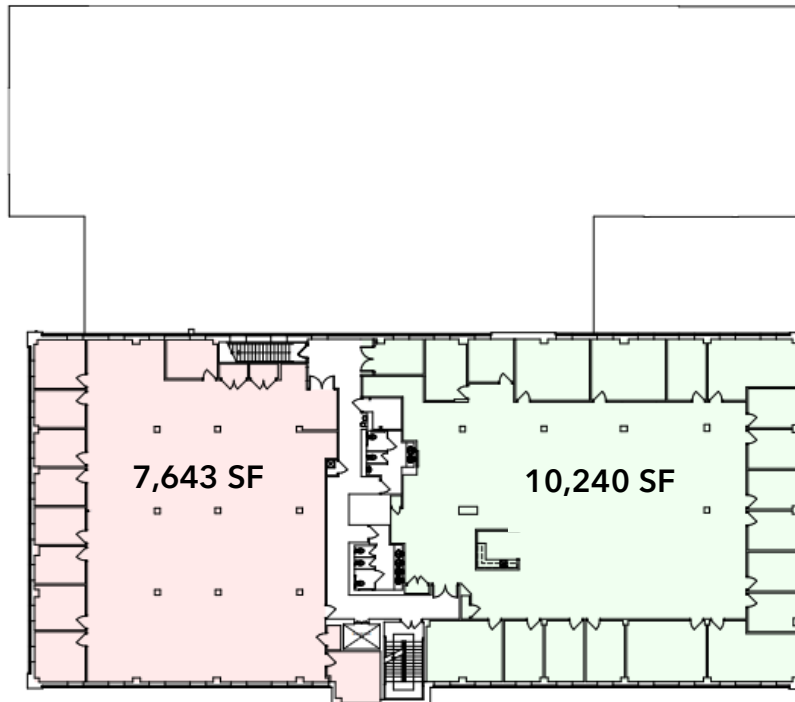

For Sale
48,167 SF
2-Story Office Building

29 Thanet Circle
Princeton, NJ 08540

1st Floor

2nd Floor

For Sale
48,167 SF
2-Story Office Building

29 Thanet Circle
Princeton, NJ 08540