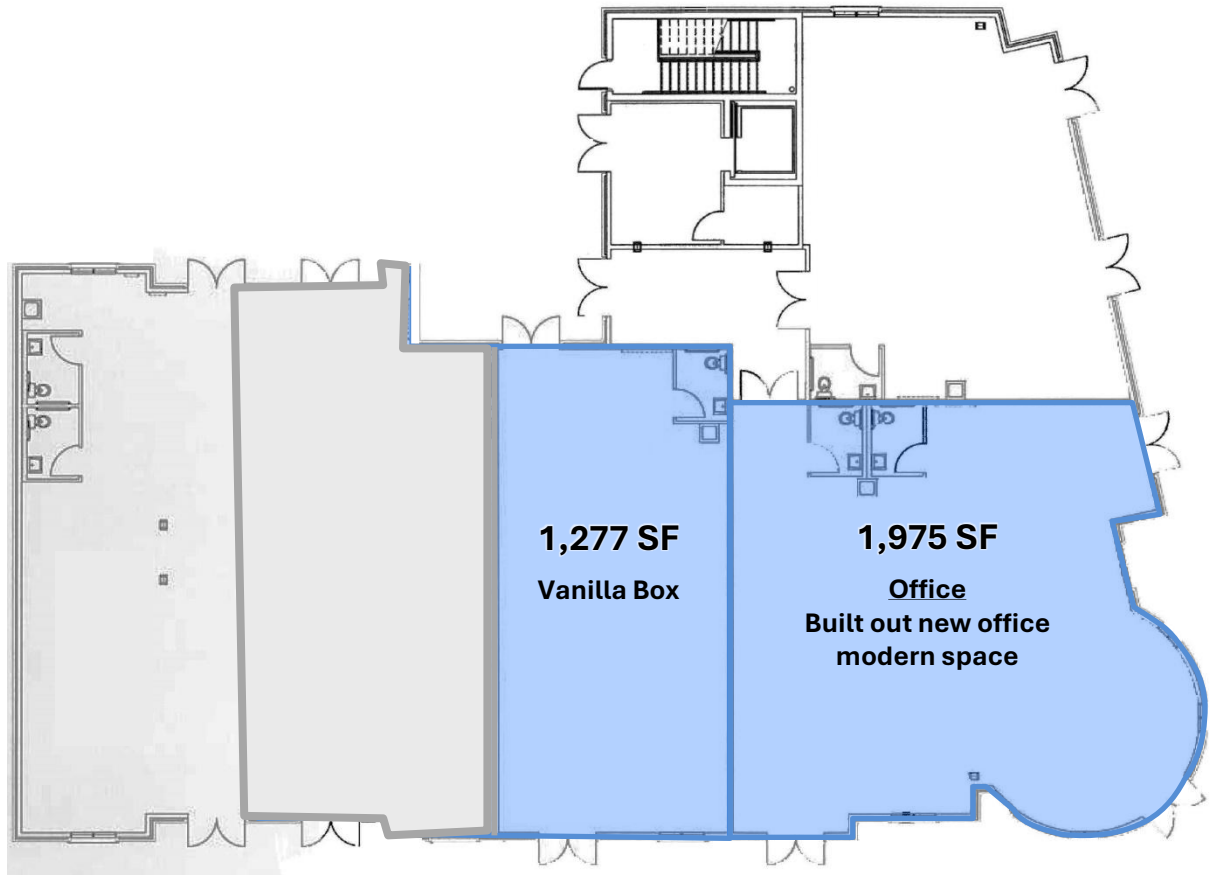

For Lease

3,252 Retail / Office / Medical

1950 Brunswick Avenue

Lawrenceville, NJ 08648

fennelly@fennelly.com

| www.fennelly.com

| 609 520 0061