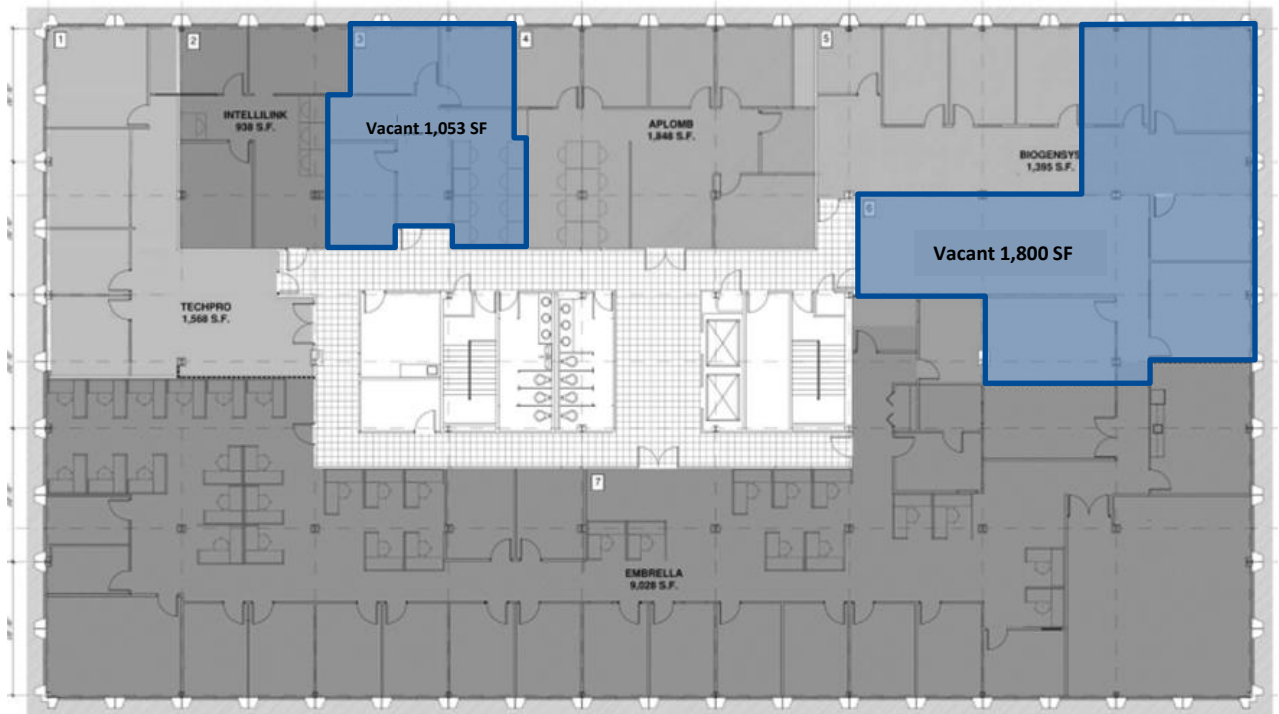

101 College Road East
Princeton, NJ 08540

For Lease
14,798 SF Class A Office Space

1st Floor | 9,002 SF

2nd Floor | 2,943 SF

101 College Road East
Princeton, NJ 08540

For Lease
14,798 SF Class A Office Space

3rd Floor | 1,800 SF + 1,053 SF

College Park At Princeton Forrestral Center:
Home to one of the Area's Most Award-Winning Office Complexes.
Three miles from Princeton University and just off U.S. Route 1, you'll find a peaceful co-
existence of nature and business.