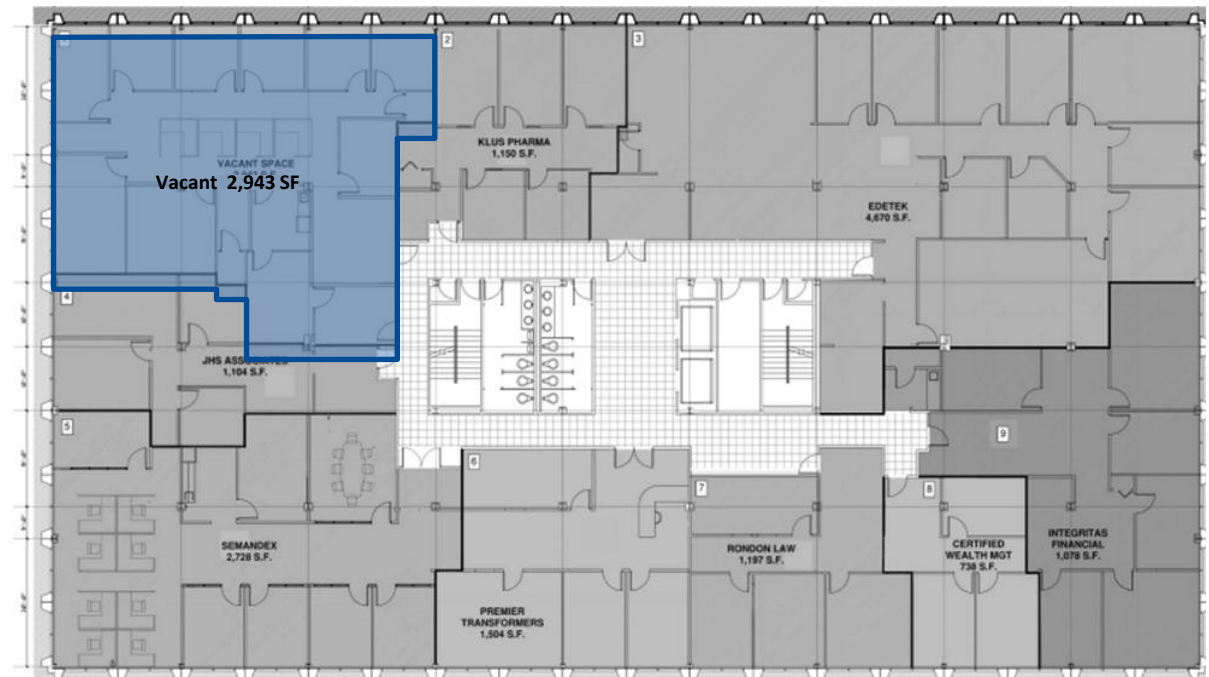

101 College Road East
Princeton, NJ 08540

For Lease
14,798 SF Class A Office Space

1st Floor | 9,002 SF

2nd Floor | 2,943 SF

101 College Road East
Princeton, NJ 08540

For Lease
14,798 SF Class A Office Space

3rd Floor | 1,800 SF + 1,053 SF

College Park At Princeton Forrestral Center:
Home to one of the Area's Most Award-Winning Office Complexes.
Three miles from Princeton University and just off U.S. Route 1, you'll find a peaceful co-
existence of nature and business.