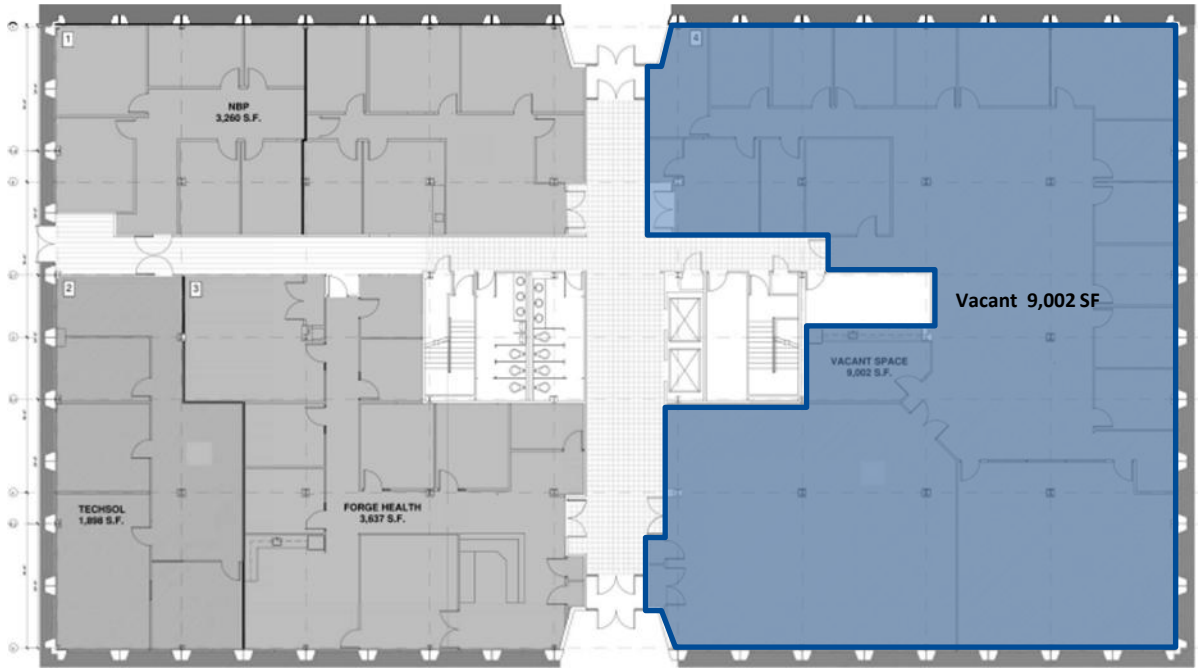

101 College Road East
Princeton, NJ 08540

For Lease
14,798 SF Class A Office Space

1st Floor | 9,002 SF

2nd Floor | 2,943 SF

101 College Road East
Princeton, NJ 08540

For Lease
14,798 SF Class A Office Space

3rd Floor | 1,800 SF + 1,053 SF

College Park At Princeton Forrestral Center:
Home to one of the Area's Most Award-Winning Office Complexes.
Three miles from Princeton University and just off U.S. Route 1, you'll find a peaceful co-
existence of nature and business.