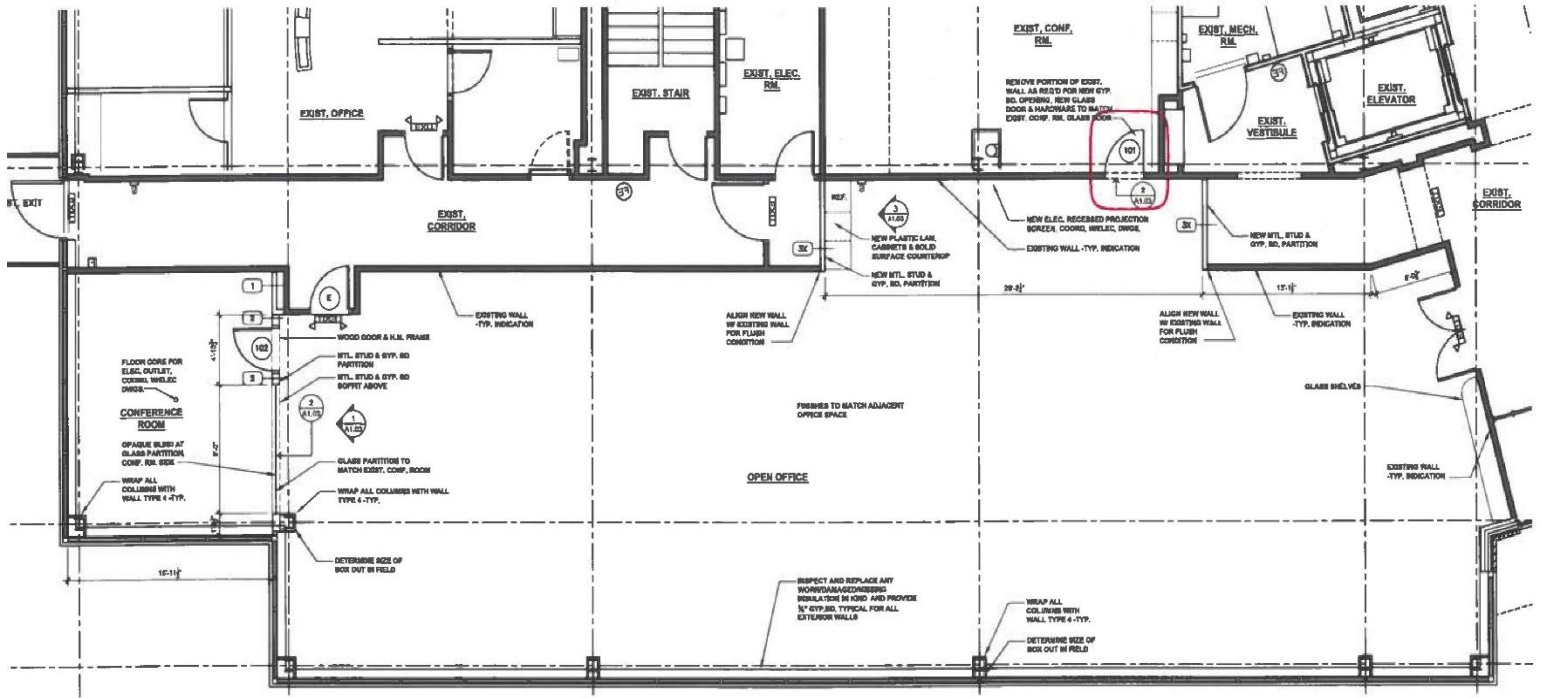

For Lease  
3,735 SF

Office / Lab / Medical Space

2000 Waterview Drive

Hamilton, NJ 08691

1<sup>st</sup> Floor - 3,735 SF